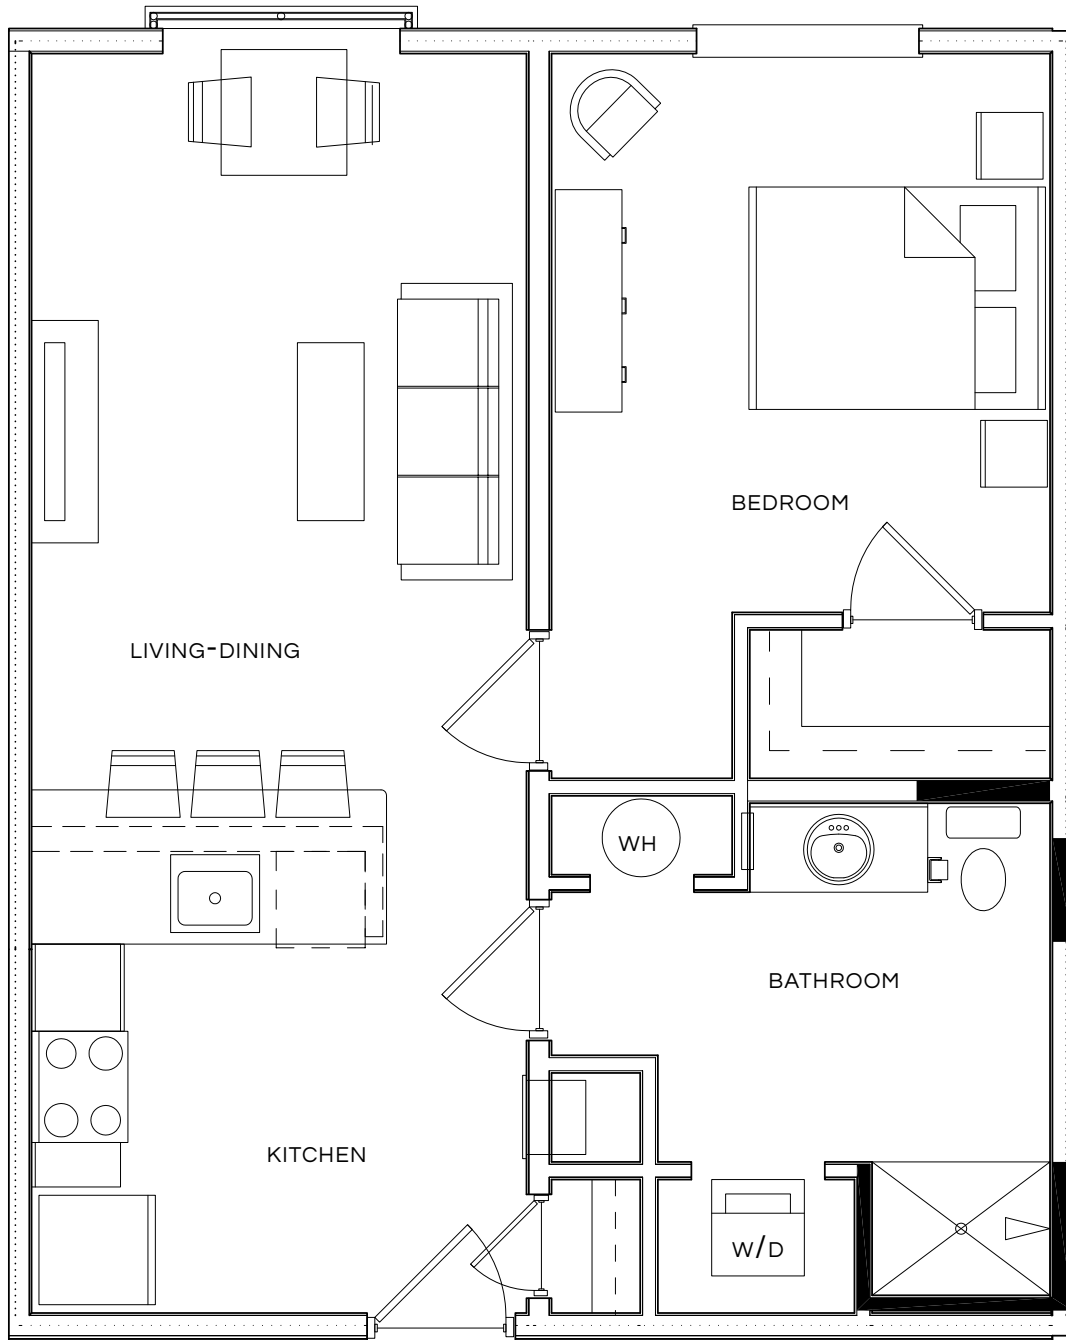

THE ROYAL ATHENA

THE PENCOYD | A1

1 BEDROOM | 1 BATH | 704 SQ. FT

LOCATED ON ALL LEVELS

APARTMENT # _____

PRICE \$ _____

600 RIGHTERS FERRY ROAD, BALA CYNWYD, PA 19004 | 610.667.6767 | TheRoyalAthena.com

All dimensions, renderings, and floor plans are approximate. Slight variations to floor plans based on location in building. Pricing subject to change.