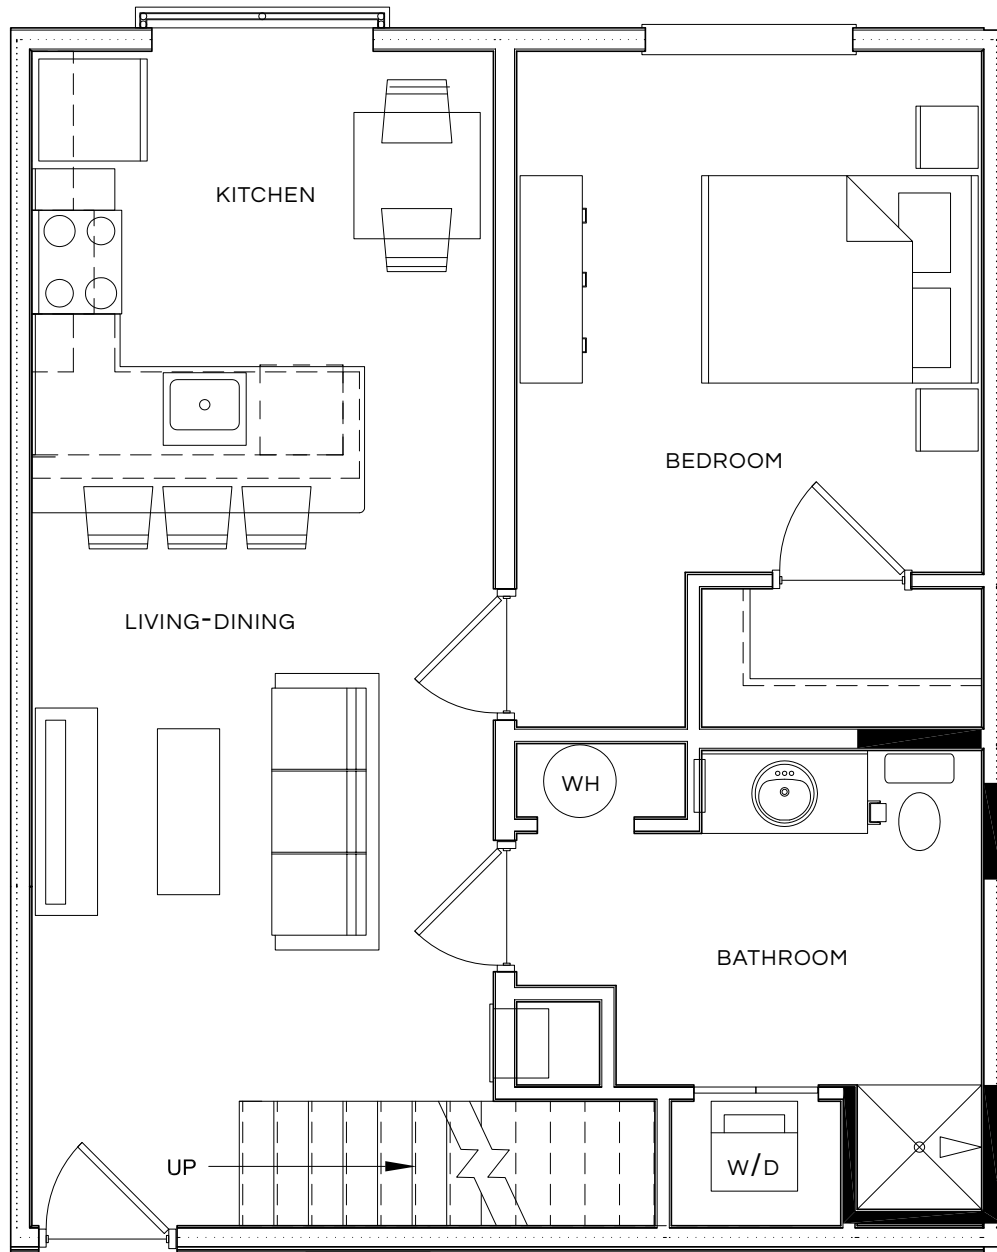

THE ROYAL ATHENA

THE PENCOYD LOFT | A1-L

1 BEDROOM | 1 BATH | LOFT | 887 SQ. FT

LOCATED ON PENTHOUSE LEVEL

APARTMENT # _____

PRICE \$ _____

600 RIGHTERS FERRY ROAD, BALA CYNWYD, PA 19004 | 610.667.6767 | TheRoyalAthena.com

All dimensions, renderings, and floor plans are approximate. Slight variations to floor plans based on location in building. Pricing subject to change.

THE ROYAL ATHENA

THE PENCOYD LOFT | A1-L

1 BEDROOM | 1 BATH | LOFT | 887 SQ. FT