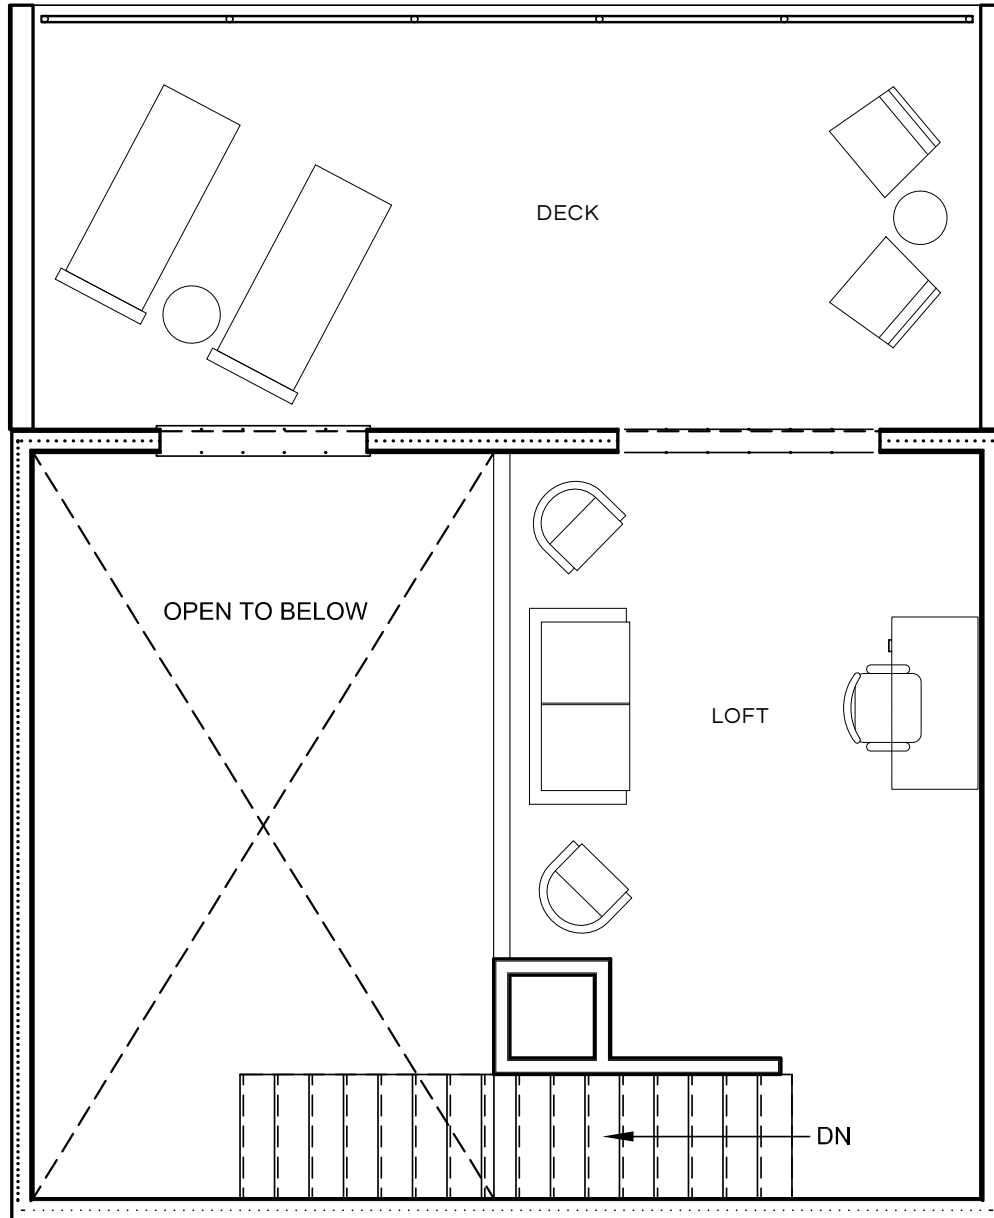

THE ROYAL ATHENA

THE PENCOYD LOFT | A1-L

1 BEDROOM | 1 BATH | LOFT | 887 SQ. FT

LOCATED ON PENTHOUSE LEVEL

APARTMENT # _____

PRICE $ _____

600 RIGHTERS FERRY ROAD, BALA CYNWYD, PA 19004 | 610.667.6767 | TheRoyalAthena.com

All dimensions, renderings, and floor plans are approximate. Slight variations to floor plans based on location in building. Pricing subject to change.