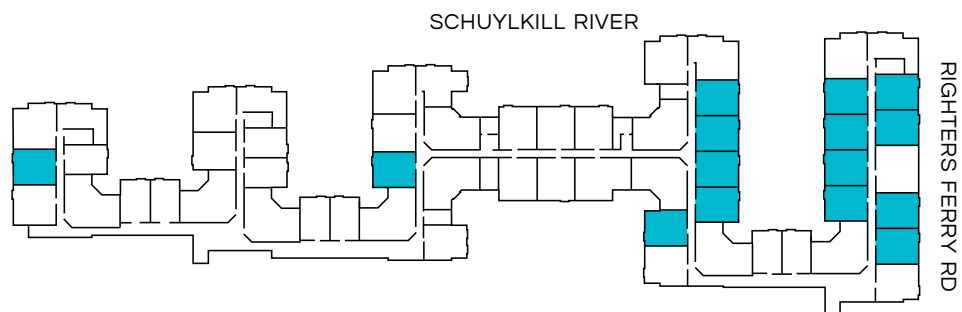

THE ROYAL ATHENA

THE PENCOYD LOFT | A1-L

1 BEDROOM | 1 BATH | LOFT | 887 SQ. FT

LOCATED ON PENTHOUSE LEVEL

APARTMENT # _____

PRICE \$ _____

600 RIGHTERS FERRY ROAD, BALA CYNWYD, PA 19004 | 610.667.6767 | TheRoyalAthena.com

All dimensions, renderings, and floor plans are approximate. Slight variations to floor plans based on location in building. Pricing subject to change.

THE ROYAL ATHENA

THE PENCOYD LOFT | A1-L

1 BEDROOM | 1 BATH | LOFT | 887 SQ. FT