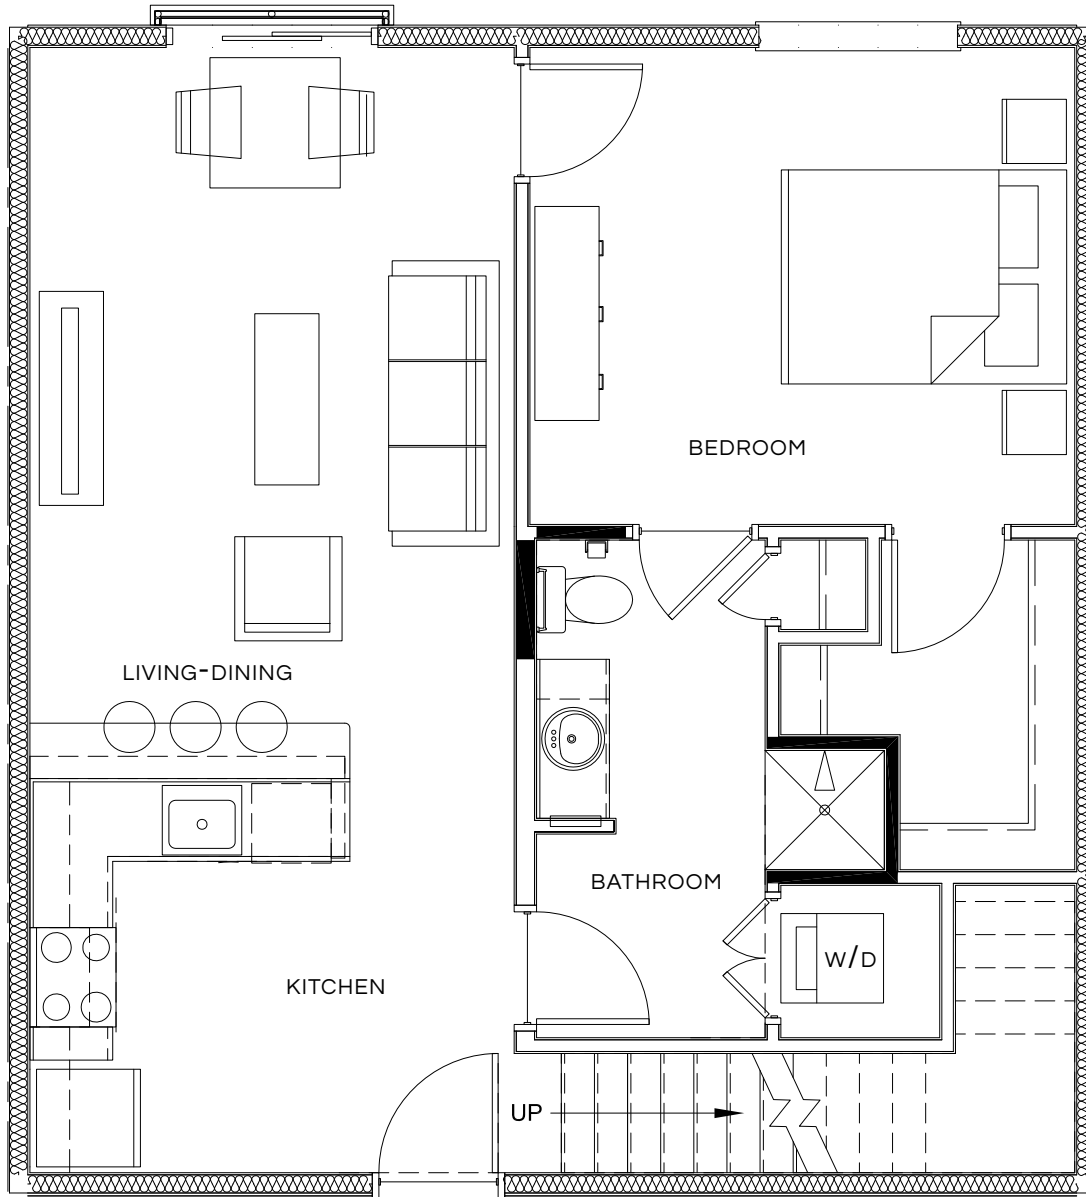

## THE LOGAN | A2-L

1 BEDROOM | 1 BATH | LOFT | 960 SQ. FT  
LOCATED ON PENTHOUSE LEVEL

APARTMENT # \_\_\_\_\_

PRICE \$ \_\_\_\_\_

600 RIGHTERS FERRY ROAD, BALA CYNWYD, PA 19004 | 610.667.6767 | [TheRoyalAthena.com](http://TheRoyalAthena.com)

All dimensions, renderings, and floor plans are approximate. Slight variations to floor plans based on location in building. Pricing subject to change.

# THE ROYAL ATHENA

## THE LOGAN | A2-L

1 BEDROOM | 1 BATH | LOFT | 960 SQ. FT

LOCATED ON PENTHOUSE LEVEL

APARTMENT # \_\_\_\_\_

PRICE \$ \_\_\_\_\_