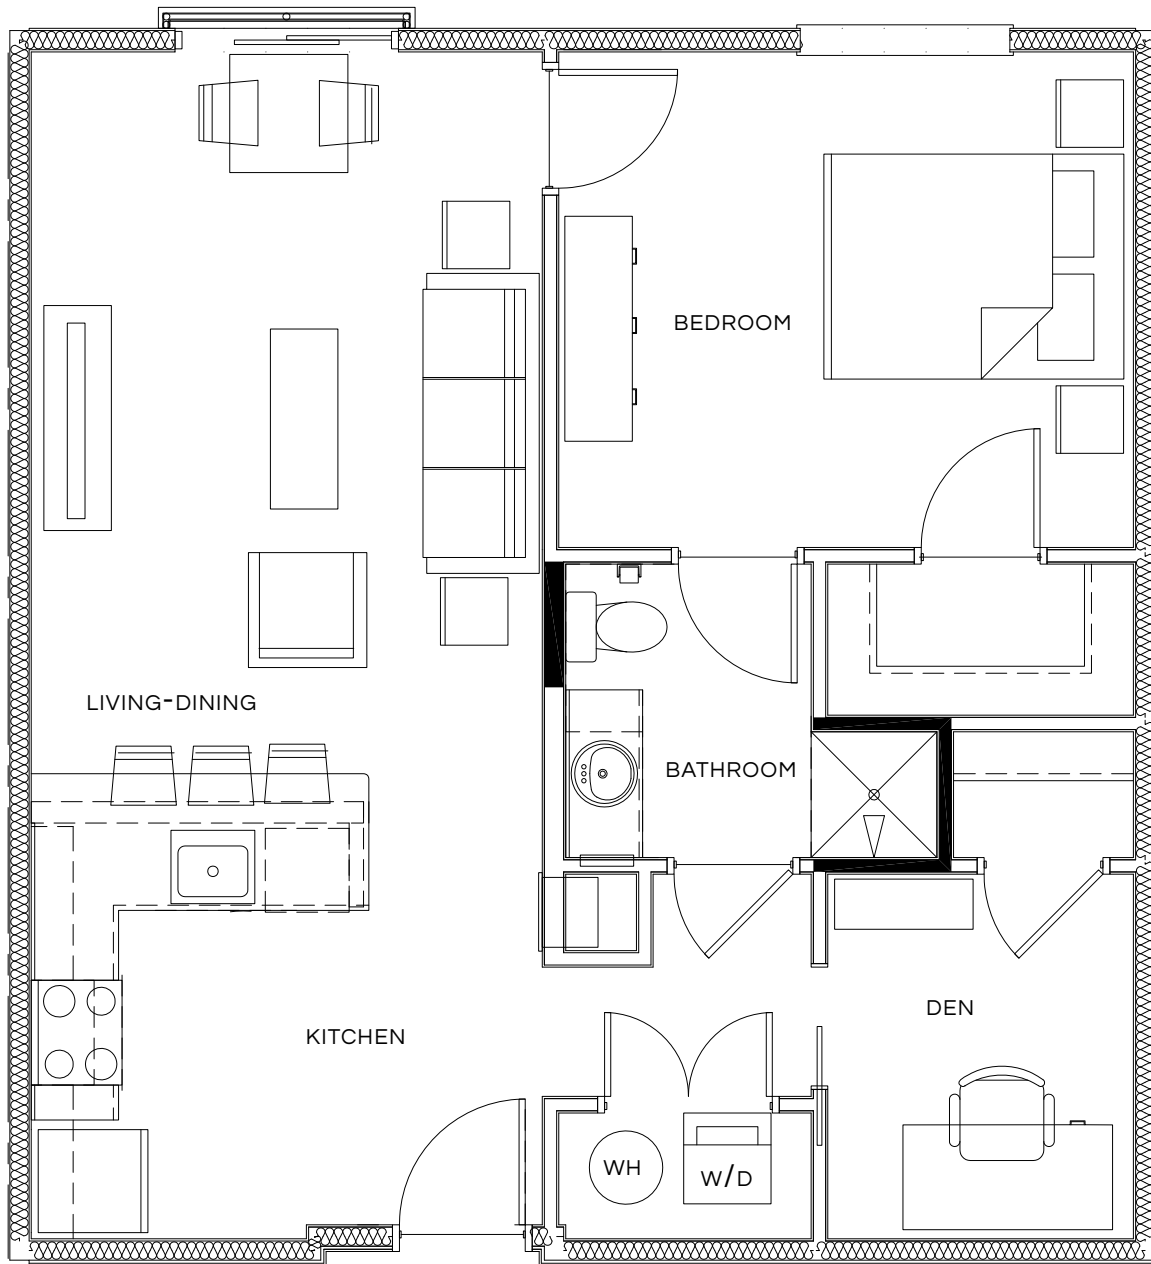

# THE ROYAL ATHENA

## THE LOGAN | A2

1 BEDROOM + DEN | 1 BATH | 802 SQ. FT

LOCATED ON LEVELS 2-5

APARTMENT # \_\_\_\_\_

PRICE \$ \_\_\_\_\_

600 RIGHTERS FERRY ROAD, BALA CYNWYD, PA 19004 | 610.667.6767 | [TheRoyalAthena.com](http://TheRoyalAthena.com)

All dimensions, renderings, and floor plans are approximate. Slight variations to floor plans based on location in building. Pricing subject to change.