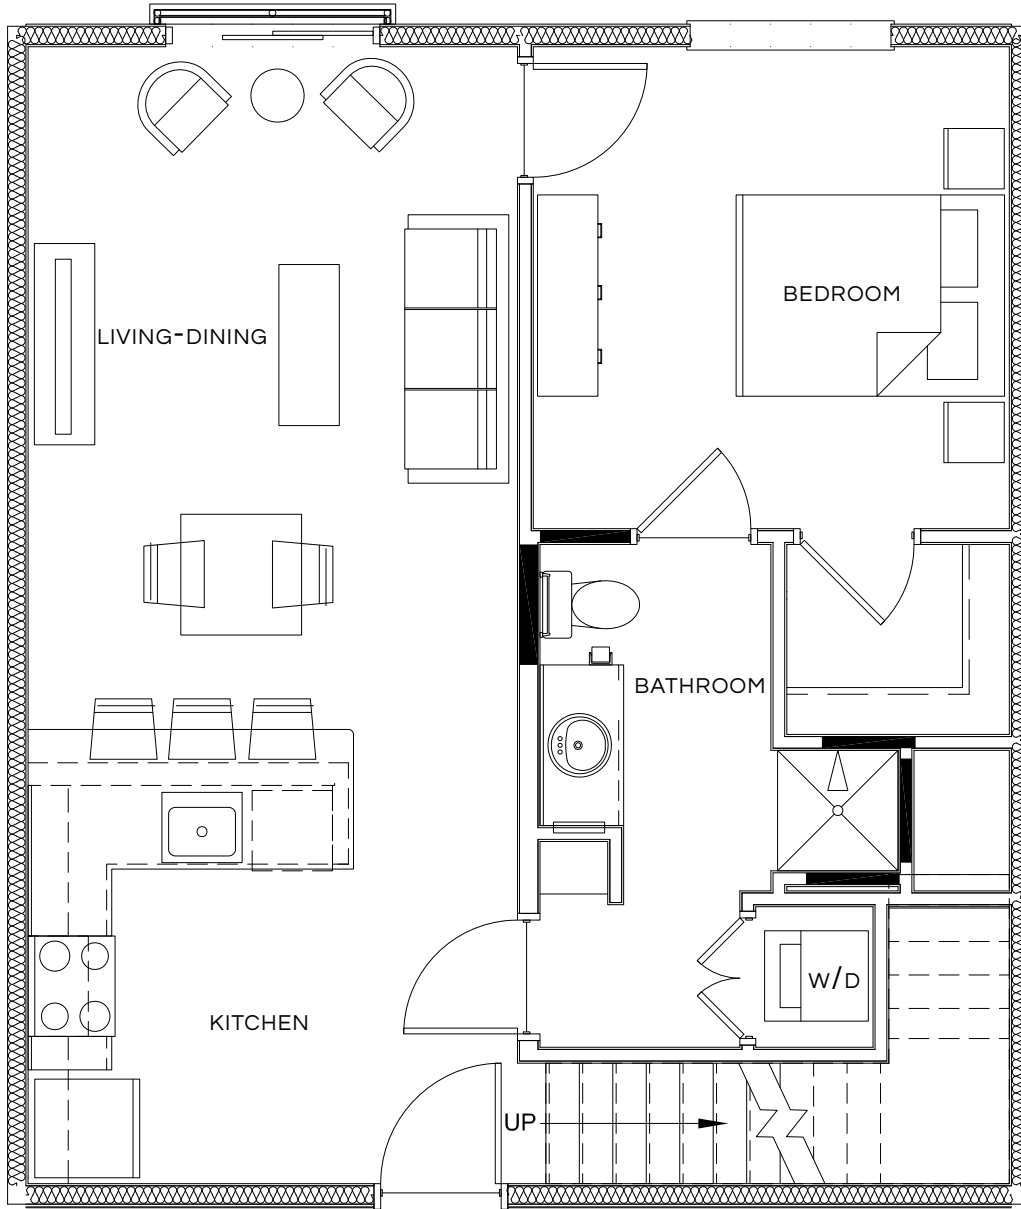

## THE LIBERTY LOFT | A3-L

1 BEDROOM | 1 BATH | LOFT | 881 SQ. FT

LOCATED ON PENTHOUSE LEVEL

APARTMENT # \_\_\_\_\_

PRICE \$ \_\_\_\_\_

600 RIGHTERS FERRY ROAD, BALA CYNWYD, PA 19004 | 610.667.6767 | [TheRoyalAthena.com](http://TheRoyalAthena.com)

All dimensions, renderings, and floor plans are approximate. Slight variations to floor plans based on location in building. Pricing subject to change.

# THE ROYAL ATHENA

## THE LIBERTY LOFT | A3-L

1 BEDROOM | 1 BATH | LOFT | 881 SQ. FT

LOCATED ON PENTHOUSE LEVEL

APARTMENT # \_\_\_\_\_

PRICE \$ \_\_\_\_\_