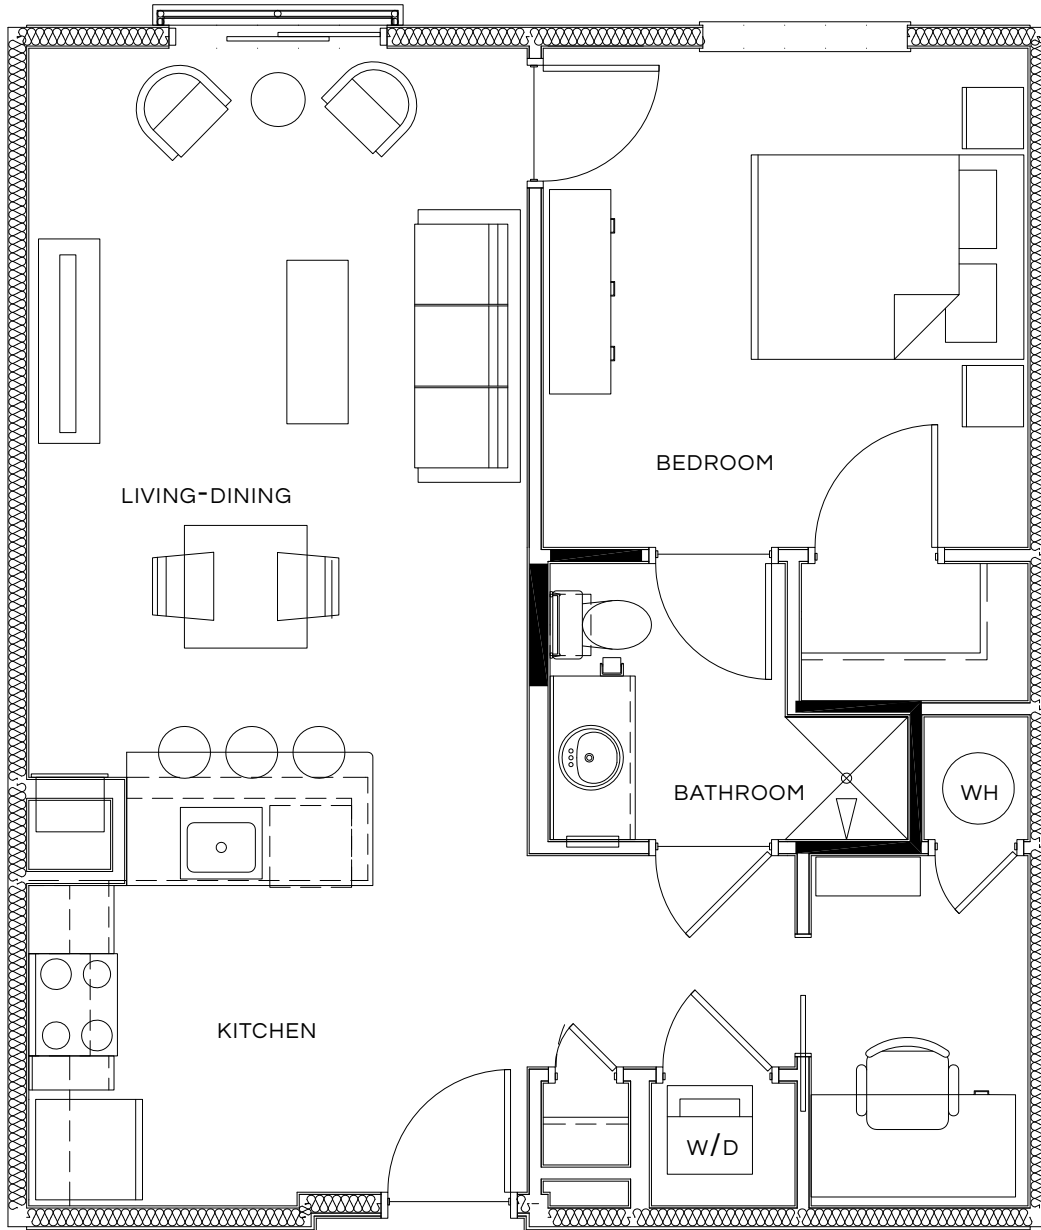

THE ROYAL ATHENA

THE FRANKLIN | A3

1 BEDROOM | 1 BATH | 747 SQ. FT

LOCATED ON LEVELS 2-5

APARTMENT # _____

PRICE \$ _____

600 RIGHTERS FERRY ROAD, BALA CYNWYD, PA 19004 | 610.667.6767 | TheRoyalAthena.com

All dimensions, renderings, and floor plans are approximate. Slight variations to floor plans based on location in building. Pricing subject to change.