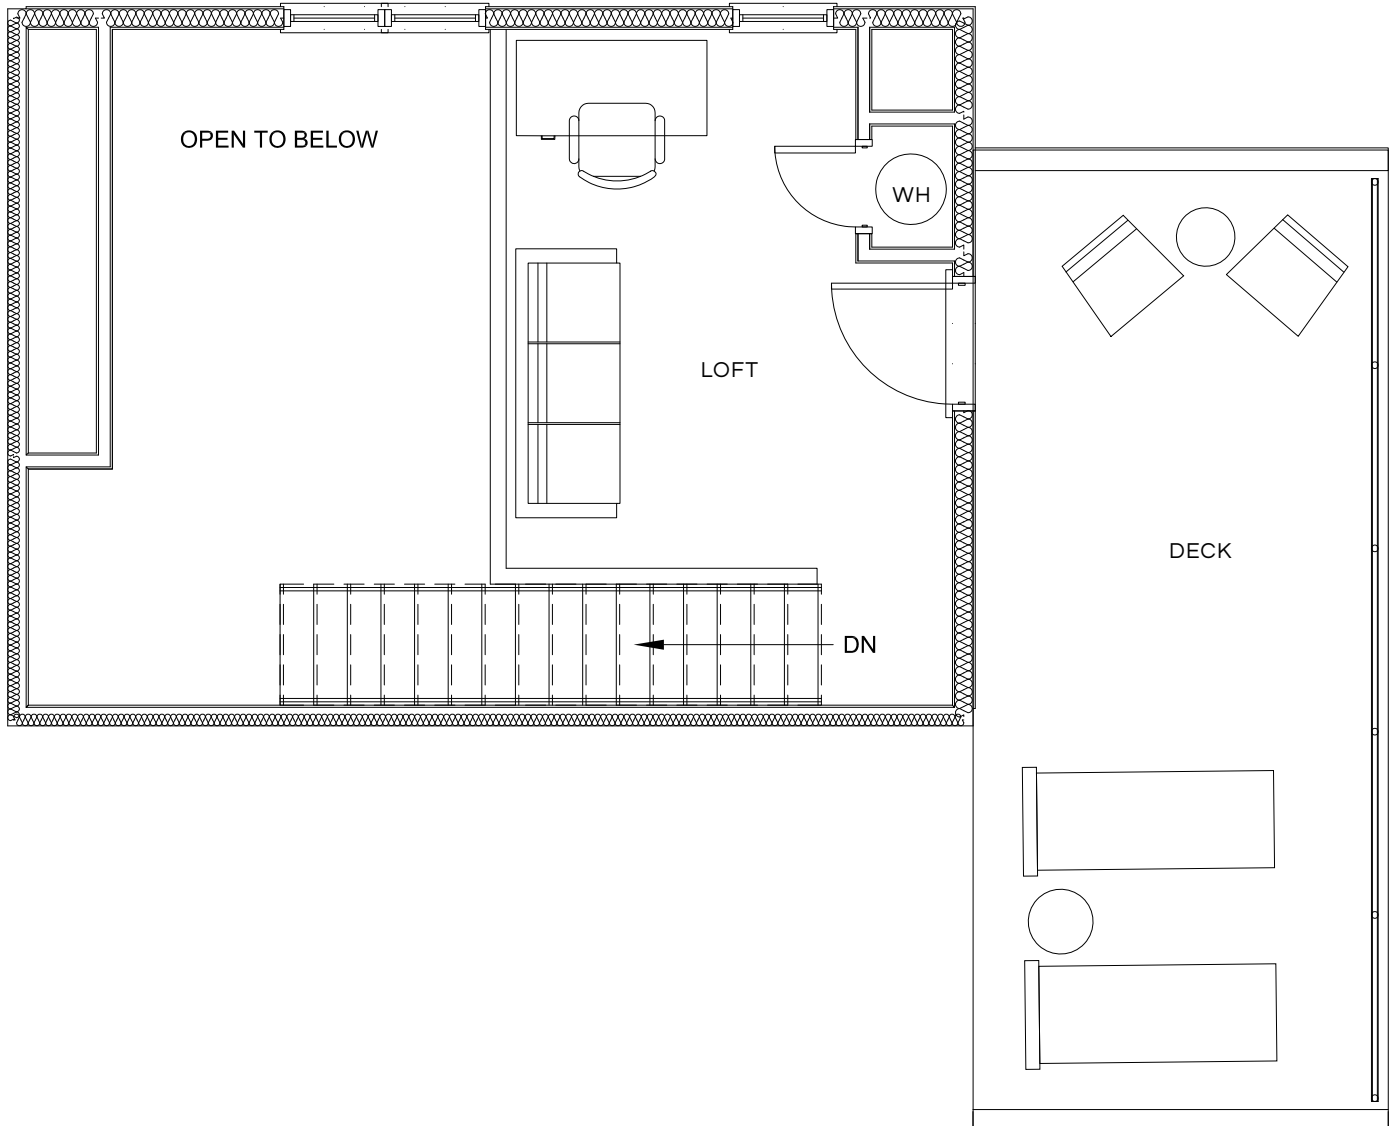

THE ROYAL ATHENA

LOVE PARK LOFT | A4-L

1 BEDROOM | 1 BATH | LOFT | 845 SQ. FT

LOCATED ON PENTHOUSE LEVEL

APARTMENT # _____

PRICE $ _____

600 RIGHTERS FERRY ROAD, BALA CYNWYD, PA 19004 | 610.667.6767 | TheRoyalAthena.com

All dimensions, renderings, and floor plans are approximate. Slight variations to floor plans based on location in building. Pricing subject to change.