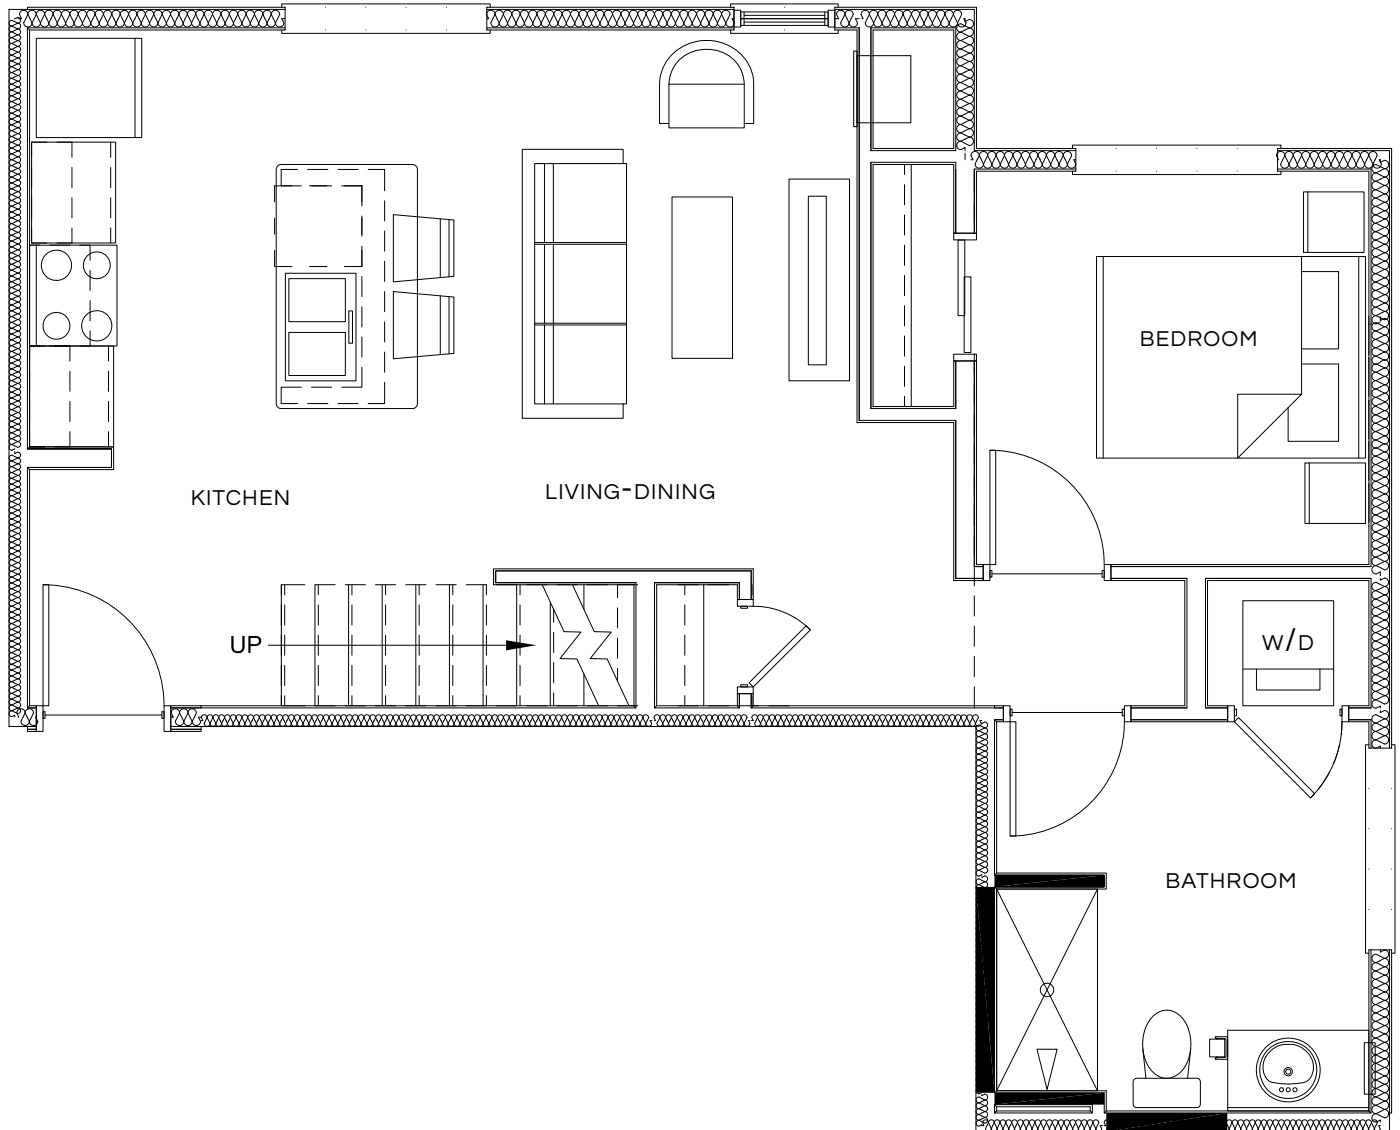

THE ROYAL ATHENA

LOVE PARK LOFT | A4-L

1 BEDROOM | 1 BATH | LOFT | 845 SQ. FT

LOCATED ON PENTHOUSE LEVEL

APARTMENT # _____

PRICE \$ _____

600 RIGHTERS FERRY ROAD, BALA CYNWYD, PA 19004 | 610.667.6767 | TheRoyalAthena.com

 All dimensions, renderings, and floor plans are approximate. Slight variations to floor plans based on location in building. Pricing subject to change.

THE ROYAL ATHENA

LOVE PARK LOFT | A4-L

1 BEDROOM | 1 BATH | LOFT | 845 SQ. FT