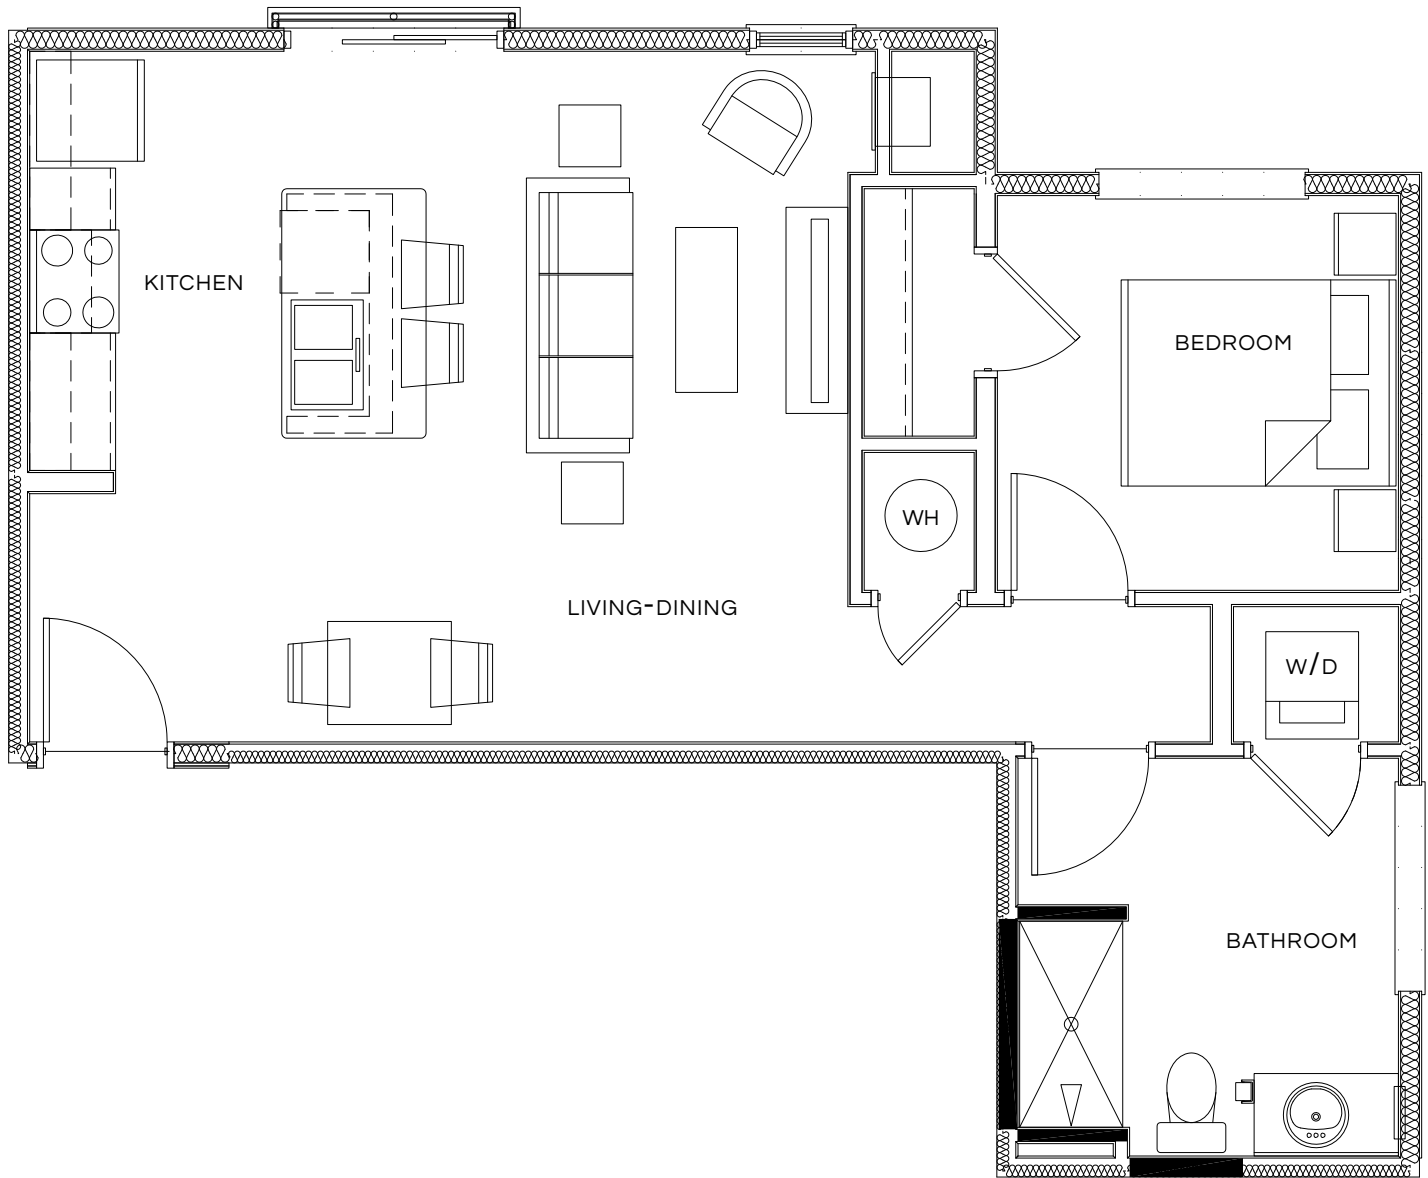

THE ROYAL ATHENA

LOVE PARK | A4

1 BEDROOM | 1 BATH | 667 SQ. FT

LOCATED ON LEVELS 2-5

APARTMENT # _____

PRICE \$ _____

600 RIGHTERS FERRY ROAD, BALA CYNWYD, PA 19004 | 610.667.6767 | TheRoyalAthena.com

All dimensions, renderings, and floor plans are approximate. Slight variations to floor plans based on location in building. Pricing subject to change.