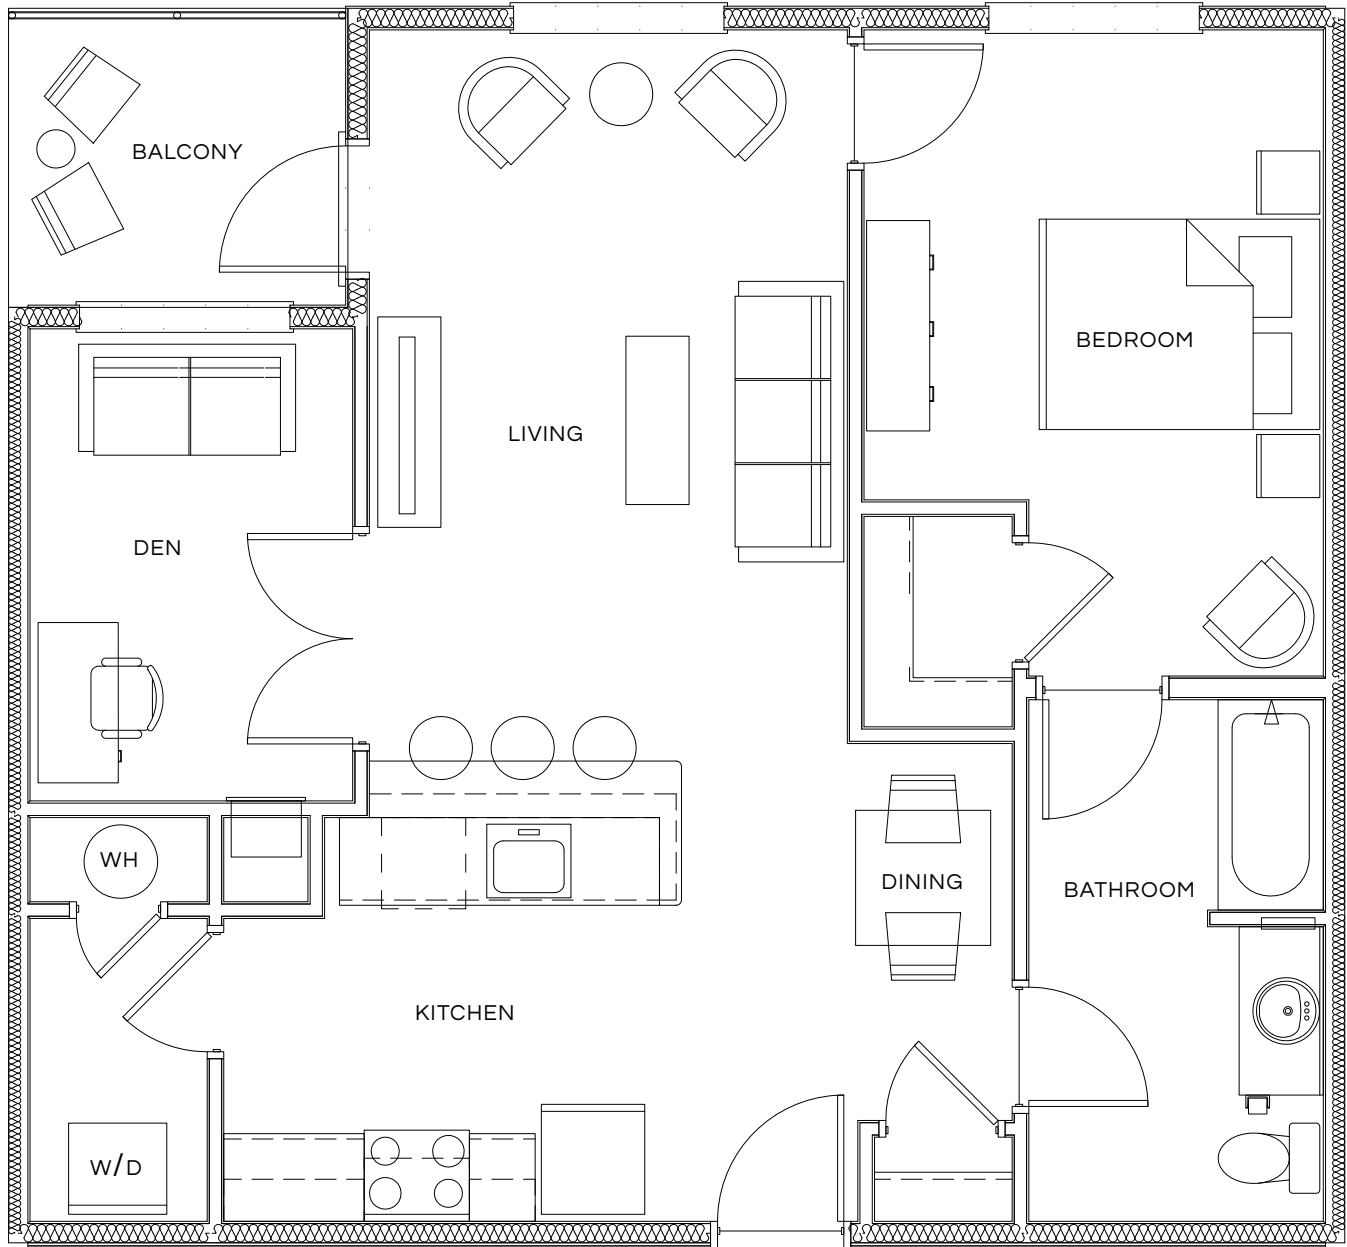

THE ROYAL ATHENA

THE RODIN | A5

1 BEDROOM + DEN | 1 BATH | 876 SQ. FT

LOCATED ON LEVELS 2-5

APARTMENT # _____

PRICE \$ _____

600 RIGHTERS FERRY ROAD, BALA CYNWYD, PA 19004 | 610.667.6767 | TheRoyalAthena.com

All dimensions, renderings, and floor plans are approximate. Slight variations to floor plans based on location in building. Pricing subject to change.