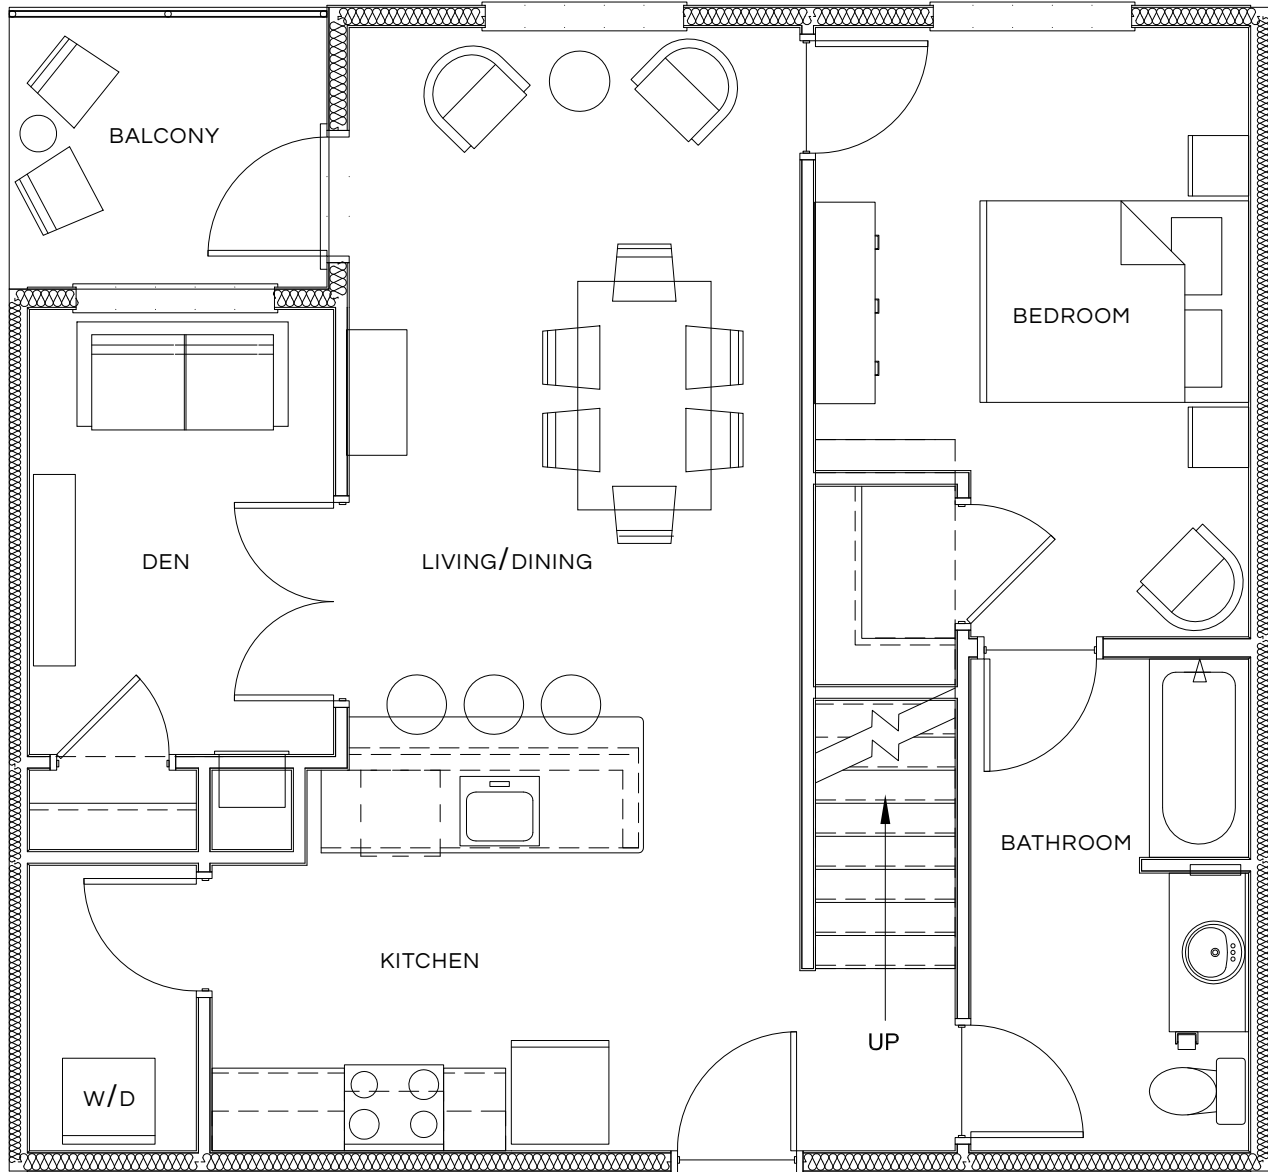

## THE RODIN LOFT | A5-L

1 BEDROOM + DEN | 1 BATH | LOFT | 1,161 SQ. FT

LOCATED ON PENTHOUSE LEVEL

APARTMENT # \_\_\_\_\_

PRICE \$ \_\_\_\_\_

600 RIGHTERS FERRY ROAD, BALA CYNWYD, PA 19004 | 610.667.6767 | [TheRoyalAthena.com](http://TheRoyalAthena.com)

All dimensions, renderings, and floor plans are approximate. Slight variations to floor plans based on location in building. Pricing subject to change.

# THE ROYAL ATHENA

## THE RODIN LOFT | A5-L

1 BEDROOM + DEN | 1 BATH | LOFT | 1,161 SQ. FT

LOCATED ON PENTHOUSE LEVEL

APARTMENT # \_\_\_\_\_

PRICE \$ \_\_\_\_\_