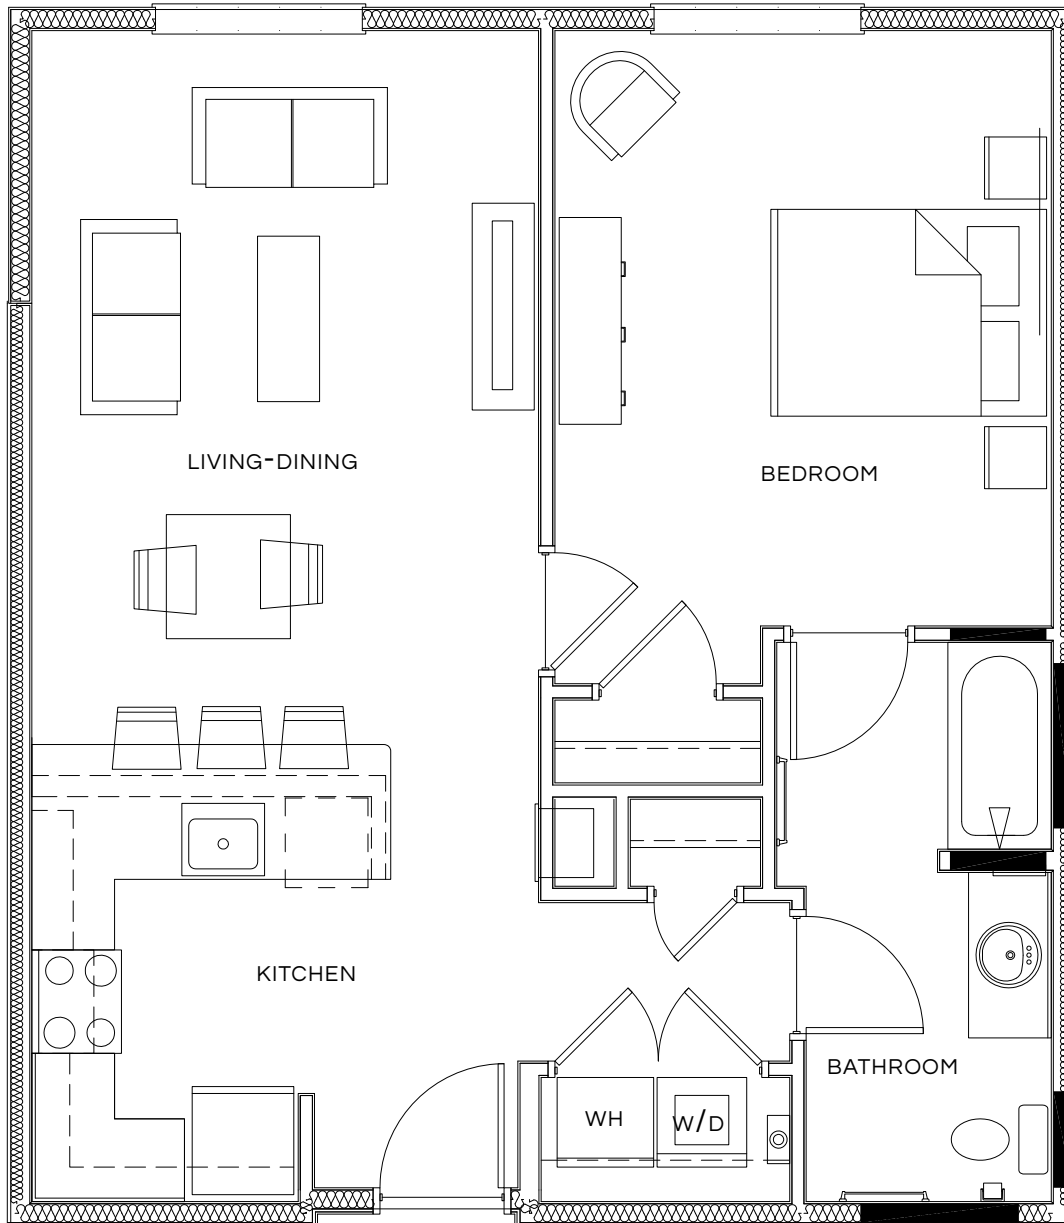

# THE ROYAL ATHENA

B1- E | 1 BEDROOM | 1 BATH | 755 SQ. FT

LOCATED ON LEVELS 3

APARTMENT # \_\_\_\_\_

PRICE \$ \_\_\_\_\_

600 RIGHTERS FERRY ROAD, BALA CYNWYD, PA 19004 | 610.667.6767 | [TheRoyalAthena.com](http://TheRoyalAthena.com)

All dimensions, renderings, and floor plans are approximate. Slight variations to floor plans based on location in building. Pricing subject to change.