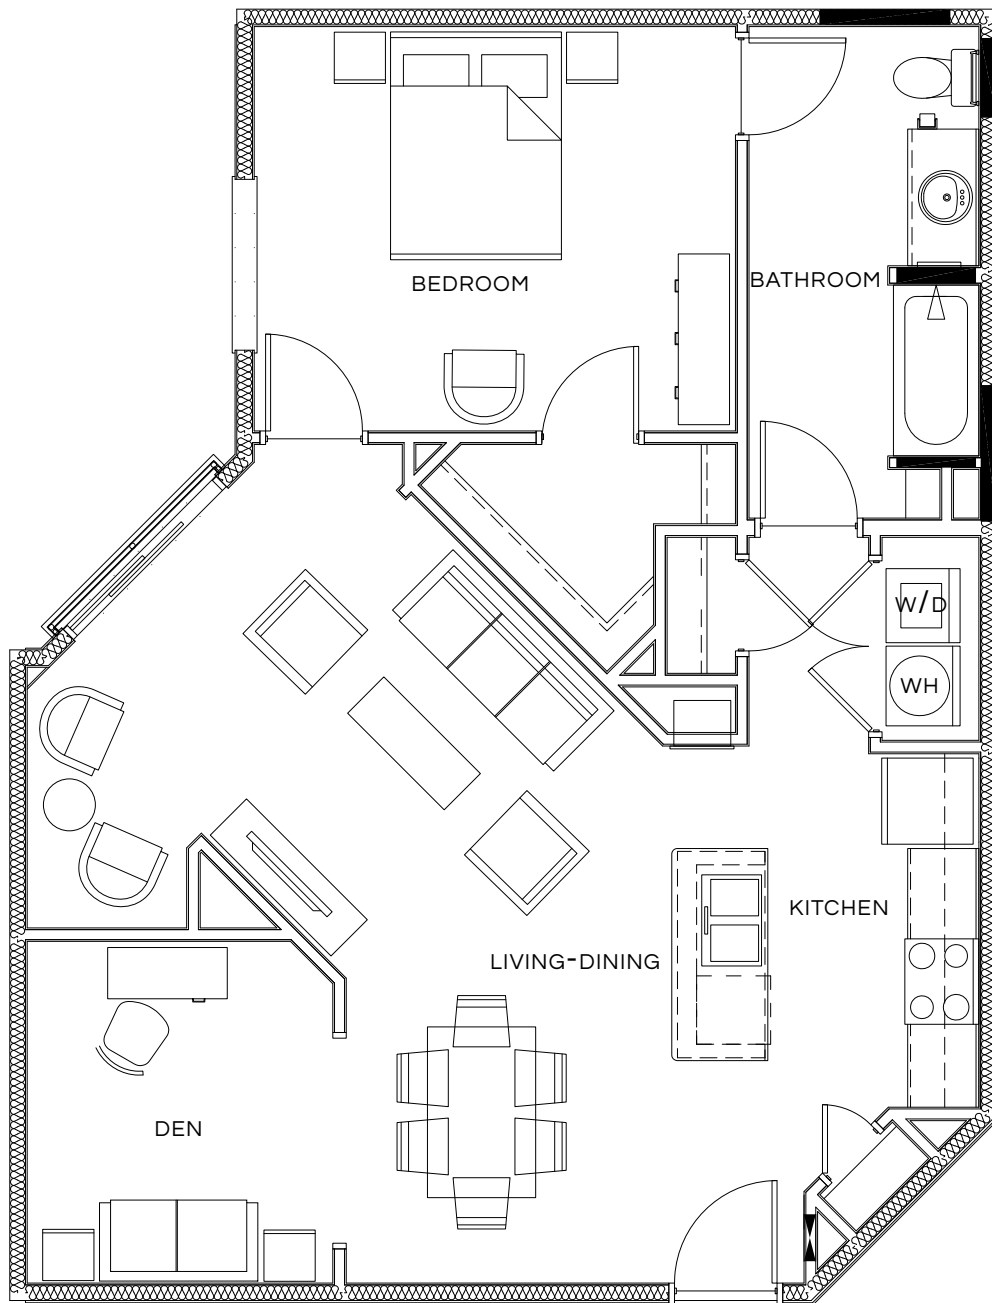

THE ROYAL ATHENA

THE BOURSE | B2-A

1 BEDROOM + DEN | 1 BATH | 970 SQ. FT

LOCATED ON ALL LEVELS

APARTMENT # _____

PRICE \$ _____

600 RIGHTERS FERRY ROAD, BALA CYNWYD, PA 19004 | 610.667.6767 | TheRoyalAthena.com

All dimensions, renderings, and floor plans are approximate. Slight variations to floor plans based on location in building. Pricing subject to change.