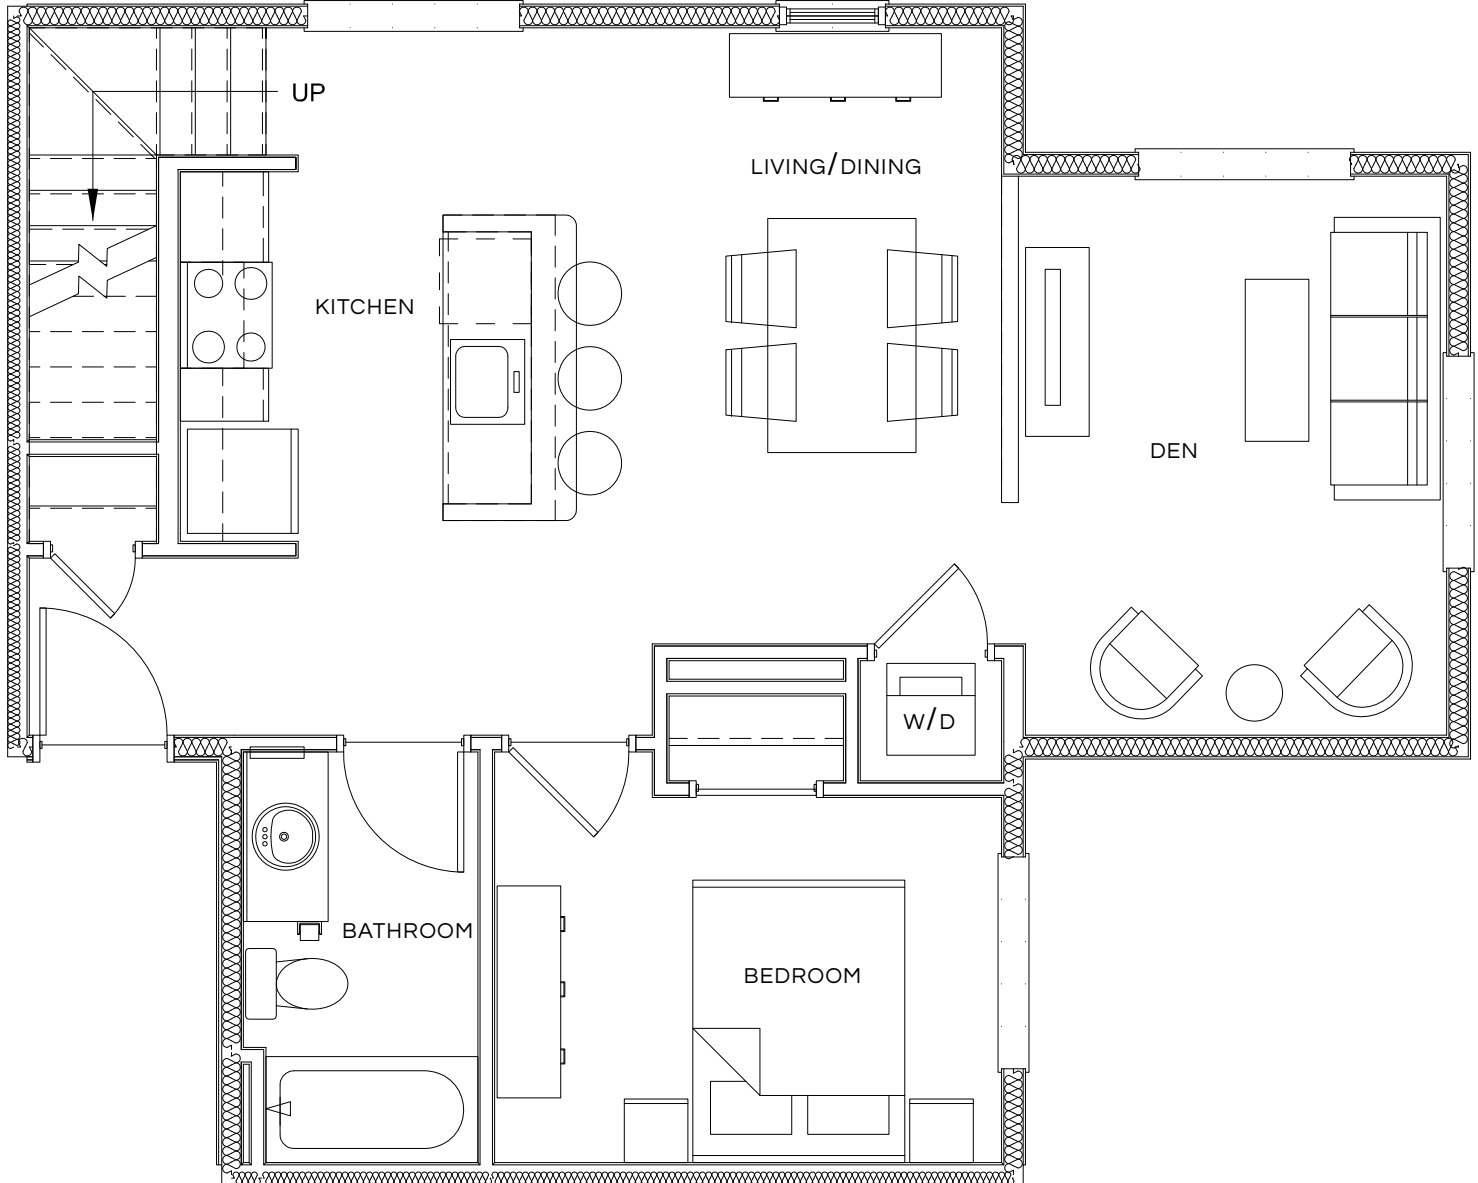

THE ROYAL ATHENA

THE AVALON LOFT | B4-L

1 BEDROOM + DEN | 1 BATH | LOFT | 968 SQ. FT

LOCATED ON PENTHOUSE LEVEL

APARTMENT # _____

PRICE \$ _____

600 RIGHTERS FERRY ROAD, BALA CYNWYD, PA 19004 | 610.667.6767 | TheRoyalAthena.com

All dimensions, renderings, and floor plans are approximate. Slight variations to floor plans based on location in building. Pricing subject to change.

THE ROYAL ATHENA

THE AVALON LOFT | B4-L

1 BEDROOM + DEN | 1 BATH | LOFT | 968 SQ. FT