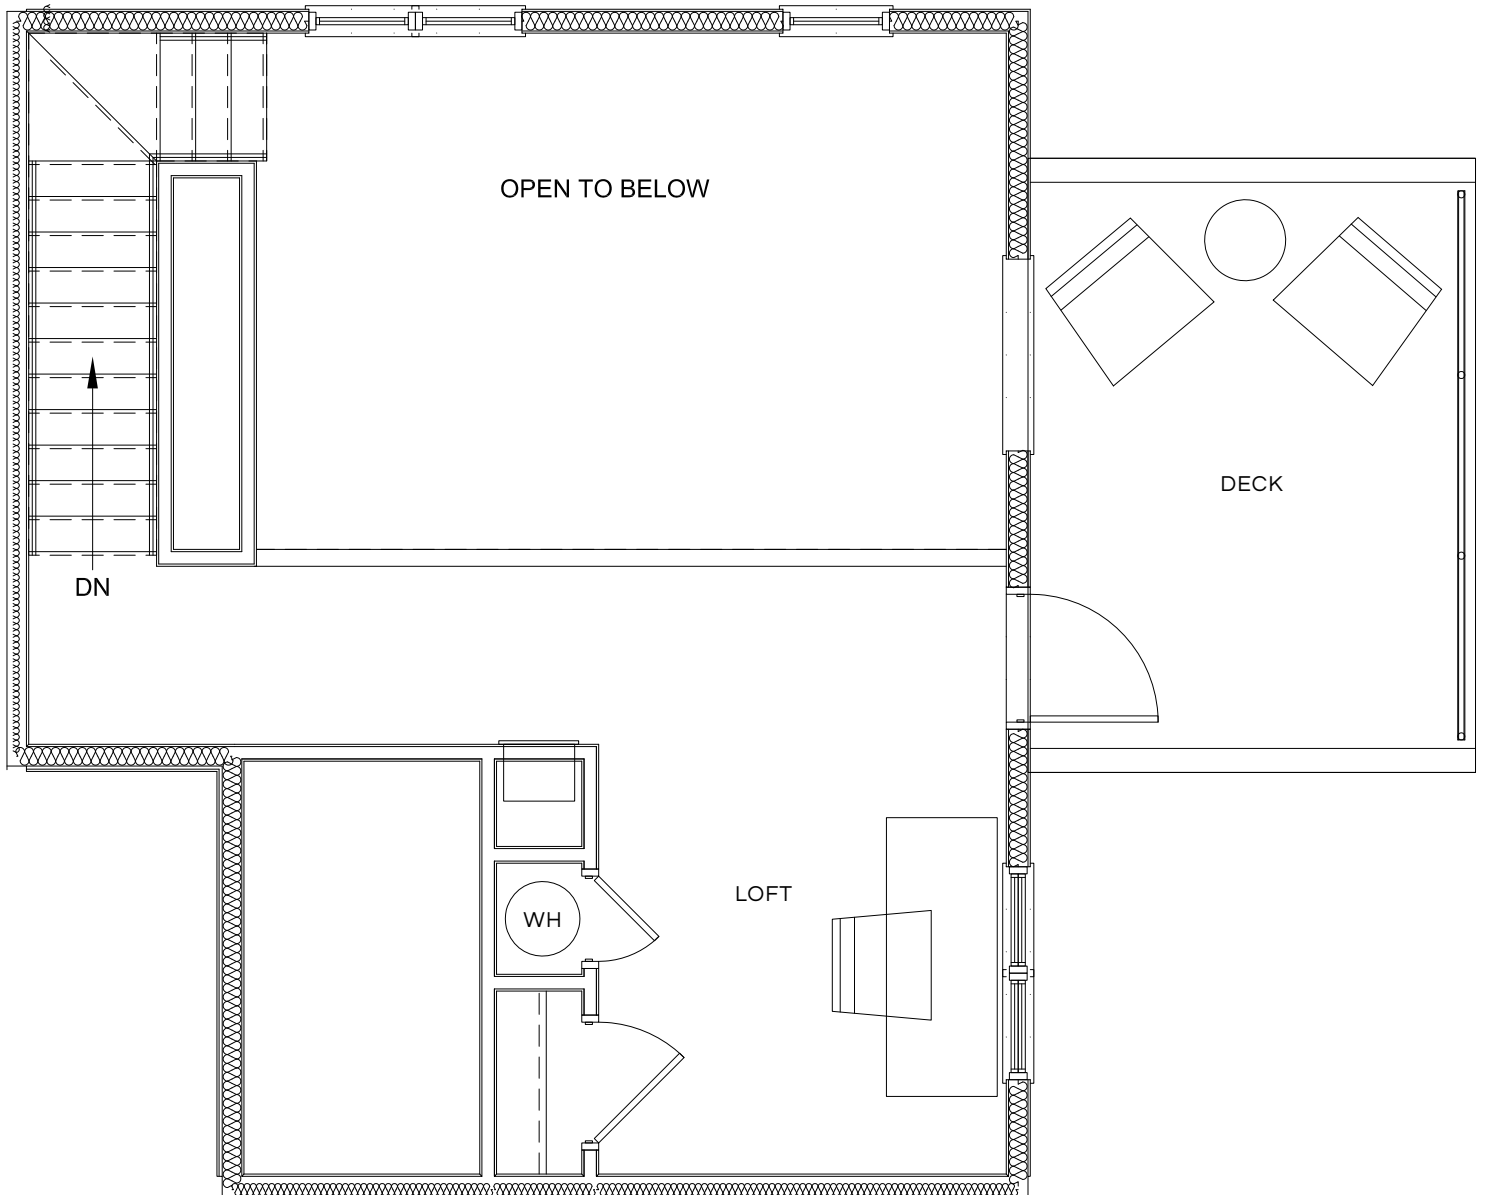

THE ROYAL ATHENA

THE AVALON LOFT | B4-L

1 BEDROOM + DEN | 1 BATH | LOFT | 968 SQ. FT

LOCATED ON PENTHOUSE LEVEL

APARTMENT # _____

PRICE $ _____

600 RIGHTERS FERRY ROAD, BALA CYNWYD, PA 19004 | 610.667.6767 | THEROYALATHENA.COM

All dimensions, renderings, and floor plans are approximate. Slight variations to floor plans based on location in building. Pricing subject to change.