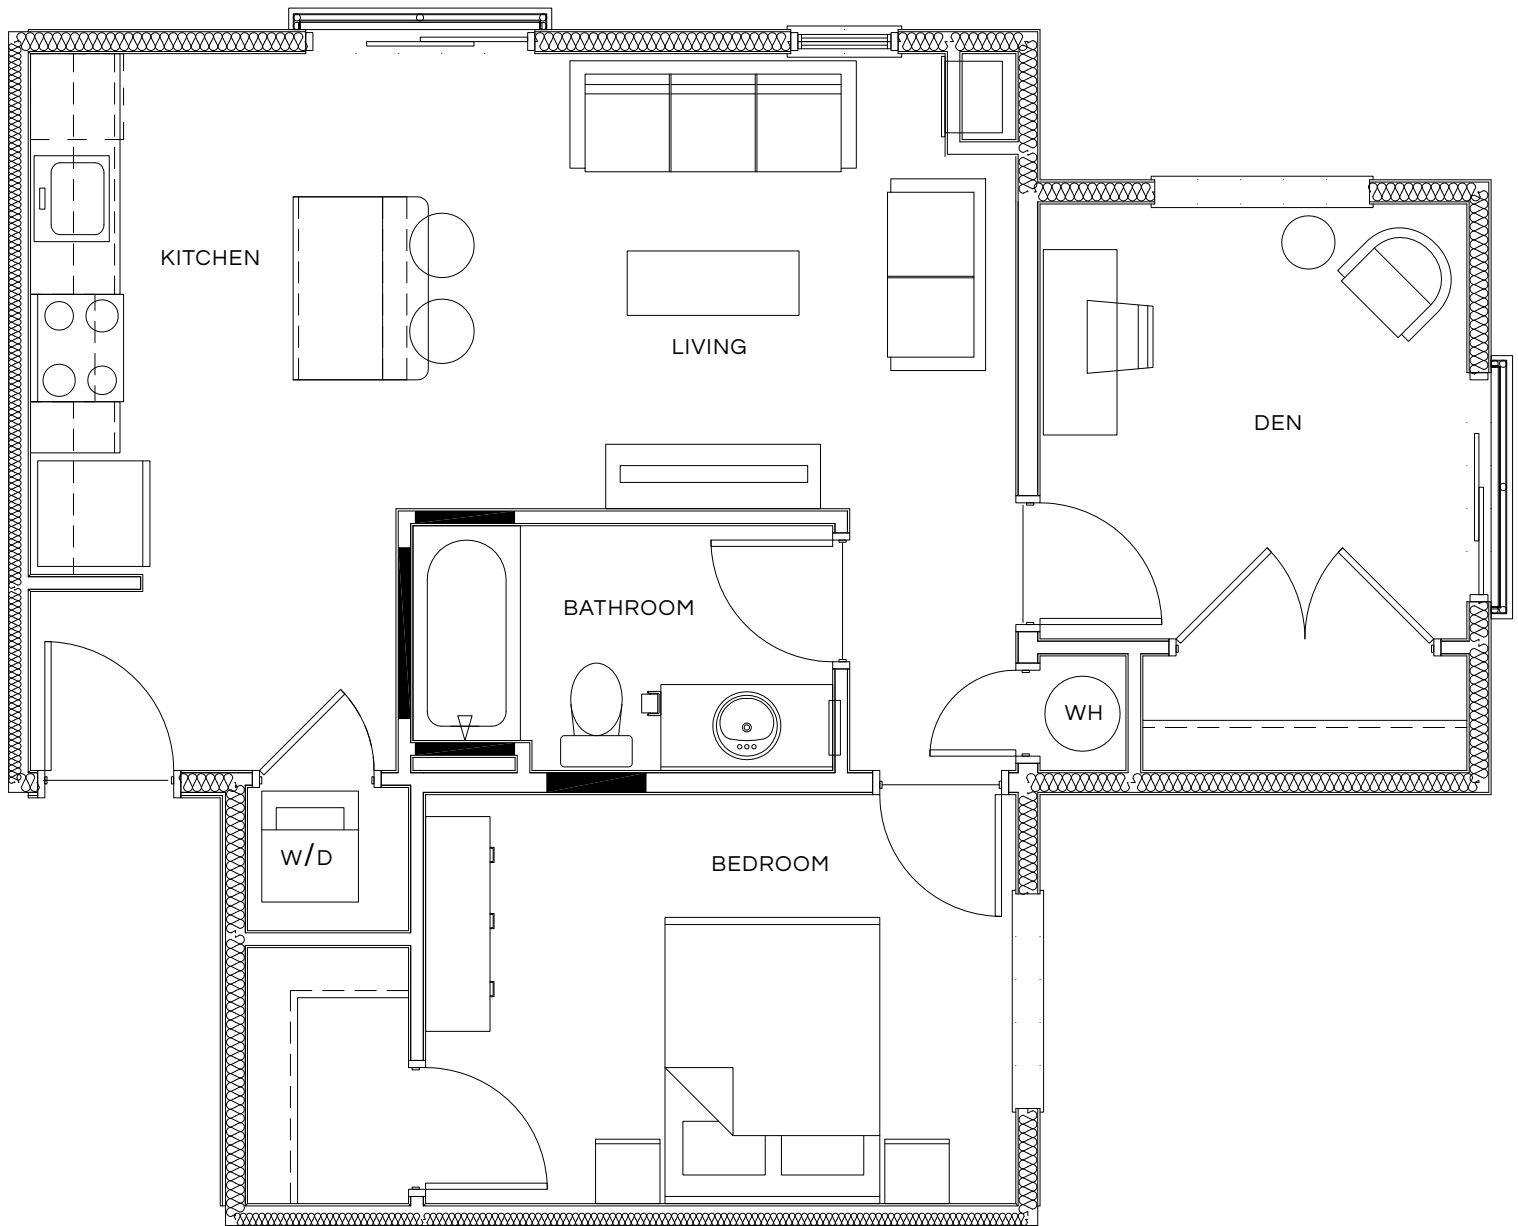

# THE ROYAL ATHENA

## THE AVALON | B4

1 BEDROOM + DEN | 1 BATH | 767 SQ. FT

LOCATED ON LEVELS 2- 5

APARTMENT # \_\_\_\_\_

PRICE \$ \_\_\_\_\_

600 RIGHTERS FERRY ROAD, BALA CYNWYD, PA 19004 | 610.667.6767 | [TheRoyalAthena.com](http://TheRoyalAthena.com)

All dimensions, renderings, and floor plans are approximate. Slight variations to floor plans based on location in building. Pricing subject to change.