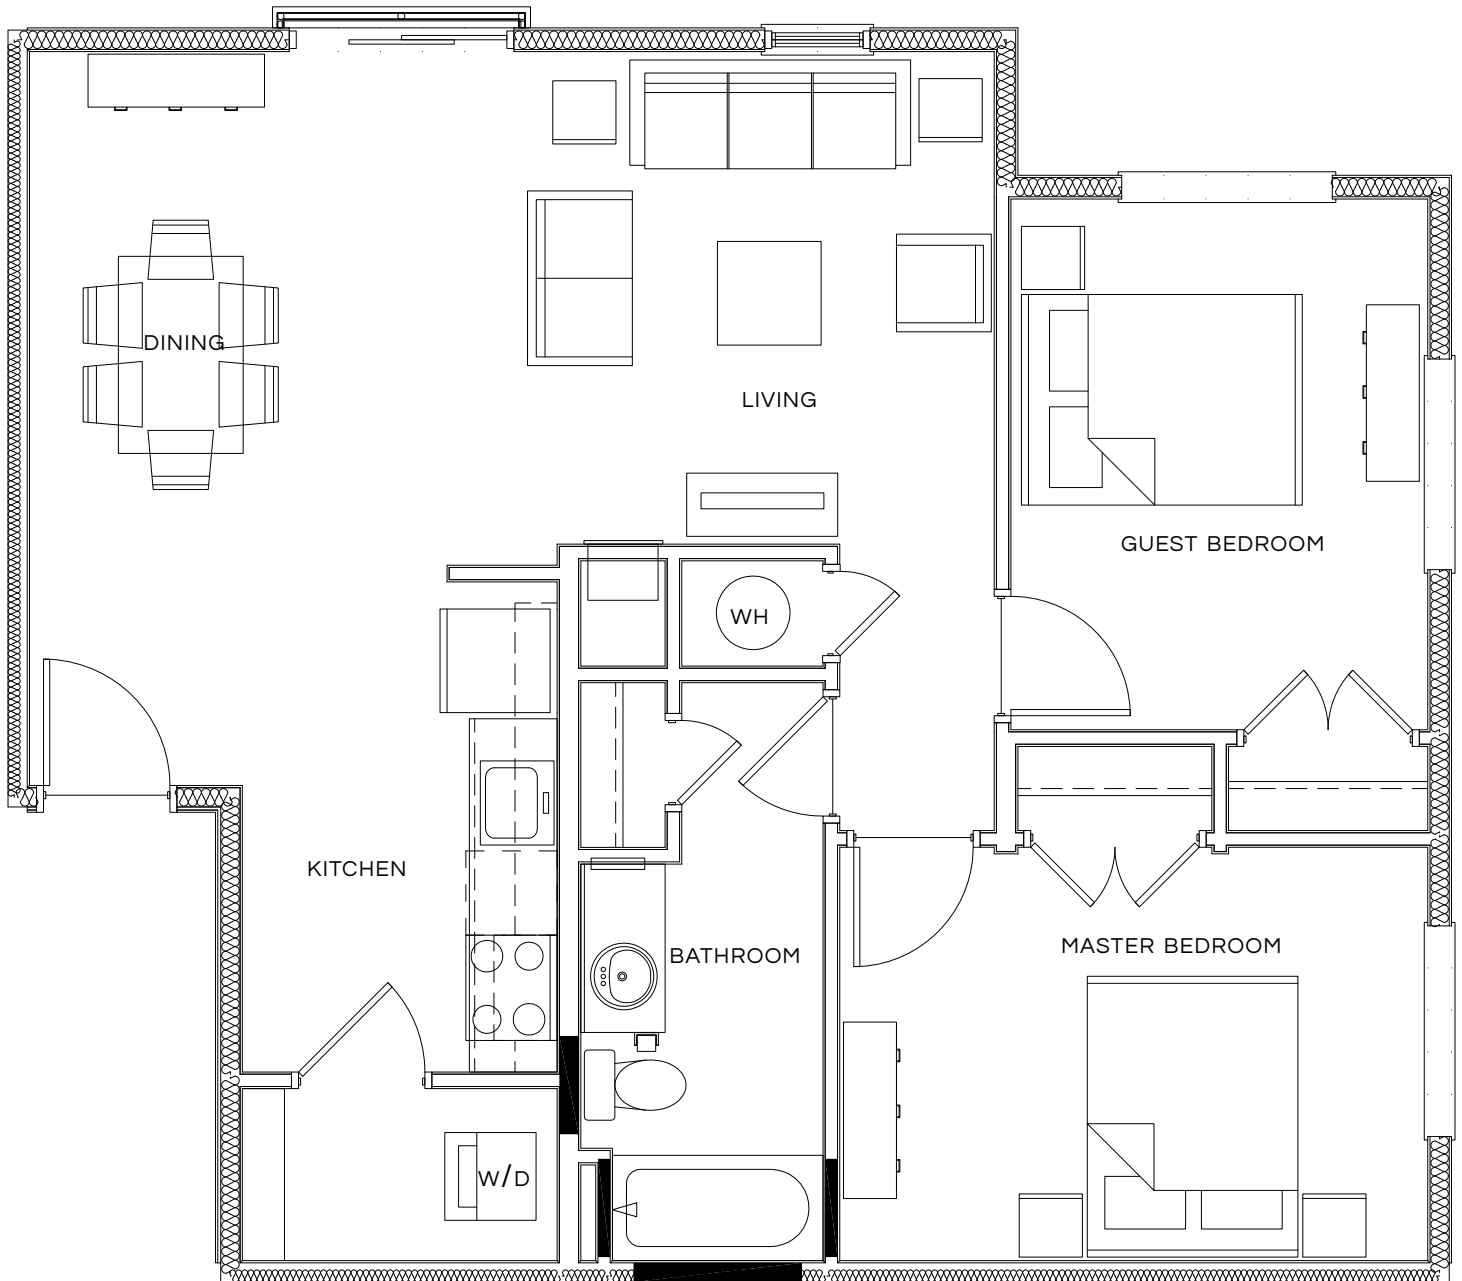

THE ROYAL ATHENA

THE BELL | B5

2 BEDROOM | 1 BATH | 930 SQ. FT

LOCATED ON LEVELS 2- 5

APARTMENT # _____

PRICE \$ _____

600 RIGHTERS FERRY ROAD, BALA CYNWYD, PA 19004 | 610.667.6767 | TheRoyalAthena.com

All dimensions, renderings, and floor plans are approximate. Slight variations to floor plans based on location in building. Pricing subject to change.