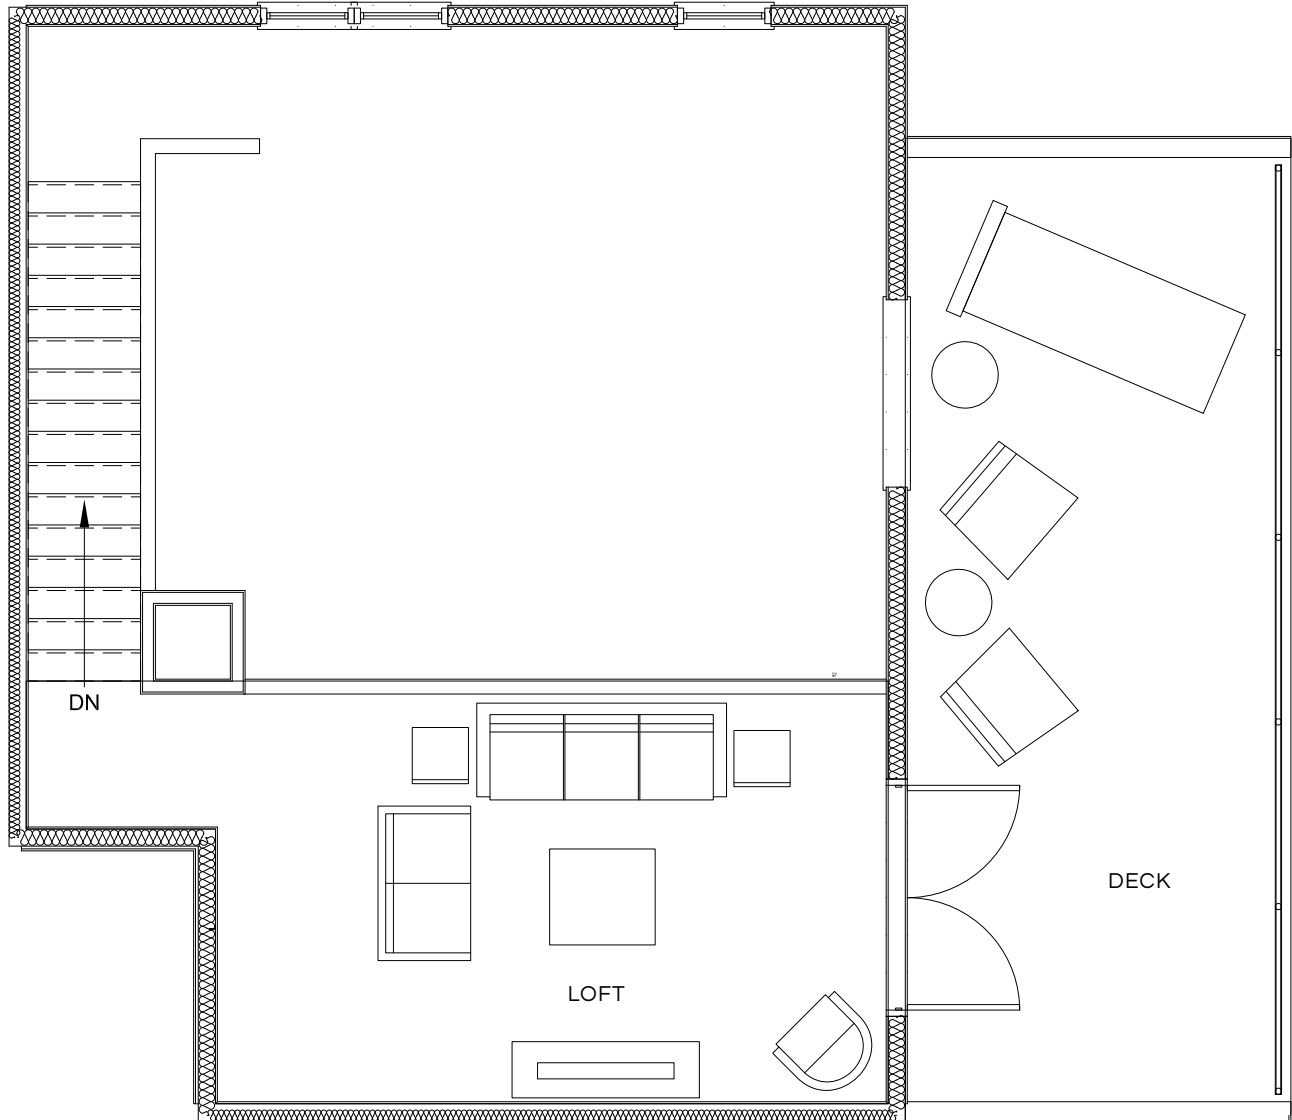

THE ROYAL ATHENA

THE BELL LOFT | B5-L

2 BEDROOM | 1 BATH | LOFT | 1,151 SQ. FT

LOCATED ON PENTHOUSE LEVEL

APARTMENT # _____

PRICE $ _____

600 RIGHTERS FERRY ROAD, BALA CYNWYD, PA 19004 | 610.667.6767 | TheRoyalAthena.com

All dimensions, renderings, and floor plans are approximate. Slight variations to floor plans based on location in building. Pricing subject to change.