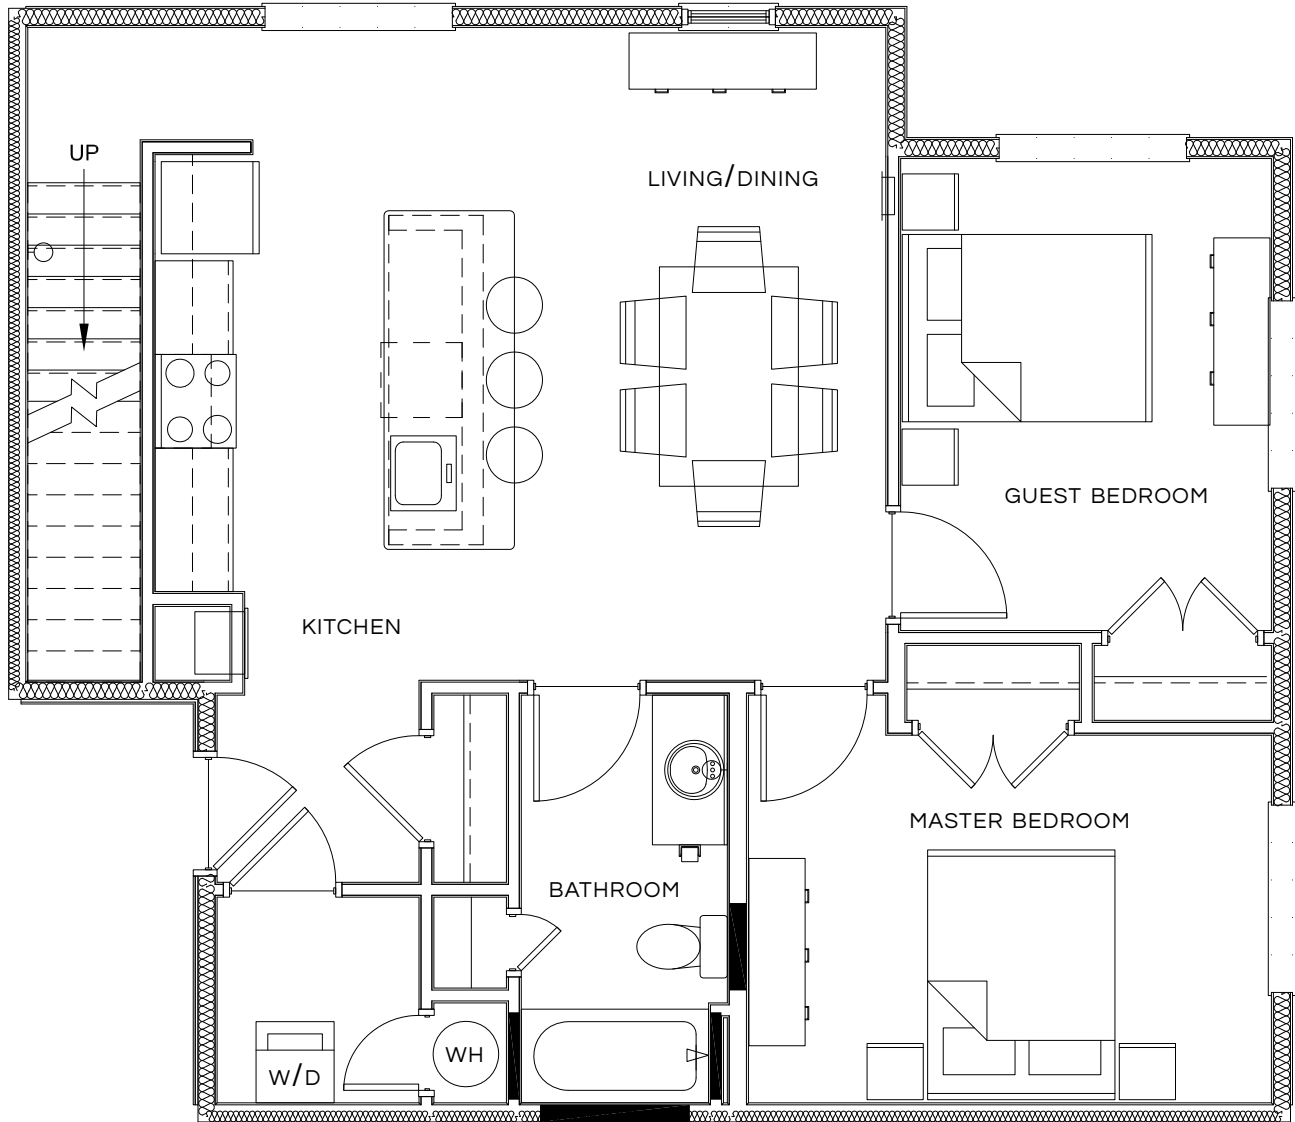

THE ROYAL ATHENA

THE BELL LOFT | B5-L

2 BEDROOM | 1 BATH | LOFT | 1,151 SQ. FT

LOCATED ON PENTHOUSE LEVEL

APARTMENT # _____

PRICE \$ _____

600 RIGHTERS FERRY ROAD, BALA CYNWYD, PA 19004 | 610.667.6767 | TheRoyalAthena.com

All dimensions, renderings, and floor plans are approximate. Slight variations to floor plans based on location in building. Pricing subject to change.

THE ROYAL ATHENA

THE BELL LOFT | B5-L

2 BEDROOM | 1 BATH | LOFT | 1,151 SQ. FT