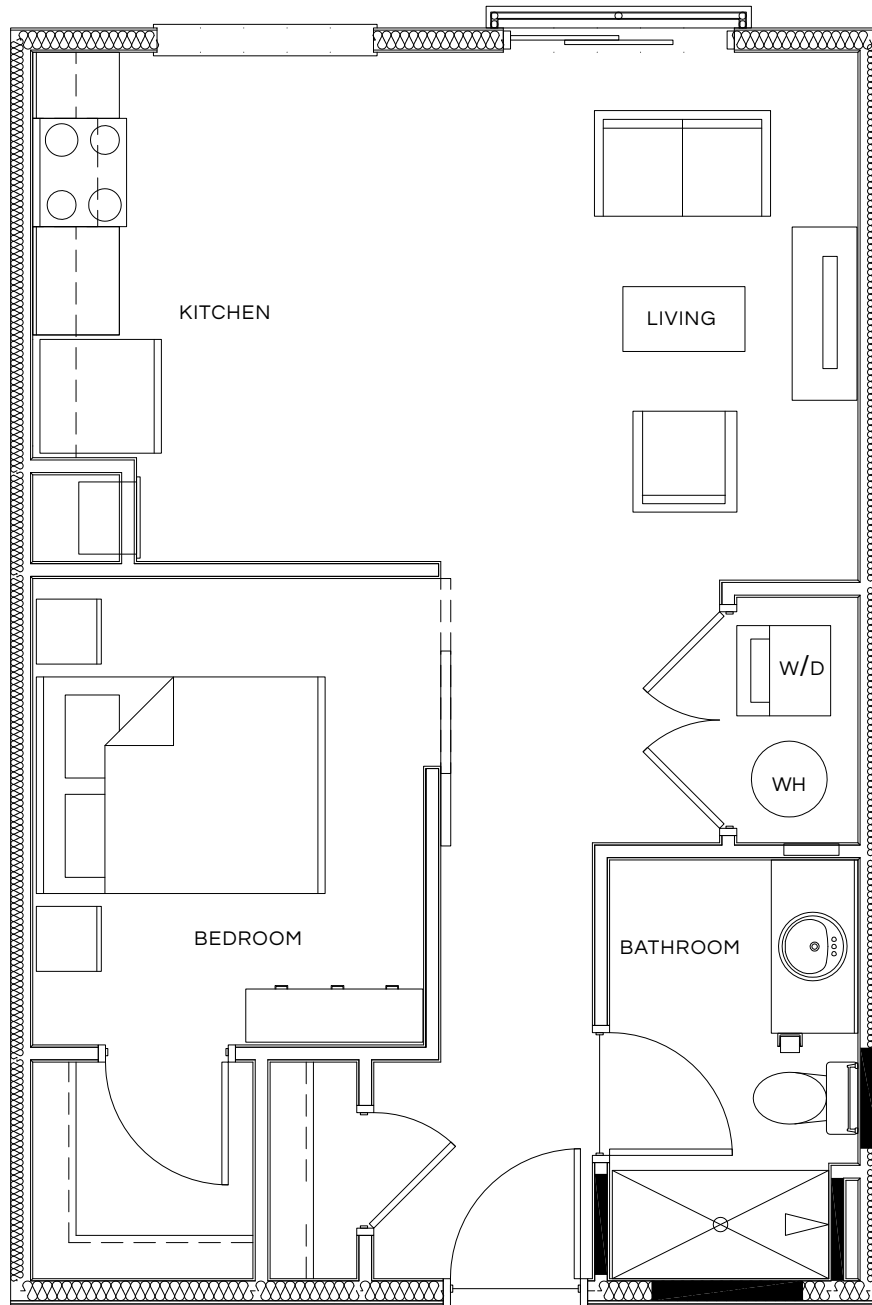

THE ROYAL ATHENA

THE GRACE | S1

STUDIO | 1 BATH | 591 SQ. FT

LOCATED ON ALL LEVELS

APARTMENT # _____

PRICE \$ _____

600 RIGHTERS FERRY ROAD, BALA CYNWYD, PA 19004 | 610.667.6767 | TheRoyalAthena.com

All dimensions, renderings, and floor plans are approximate. Slight variations to floor plans based on location in building. Pricing subject to change.