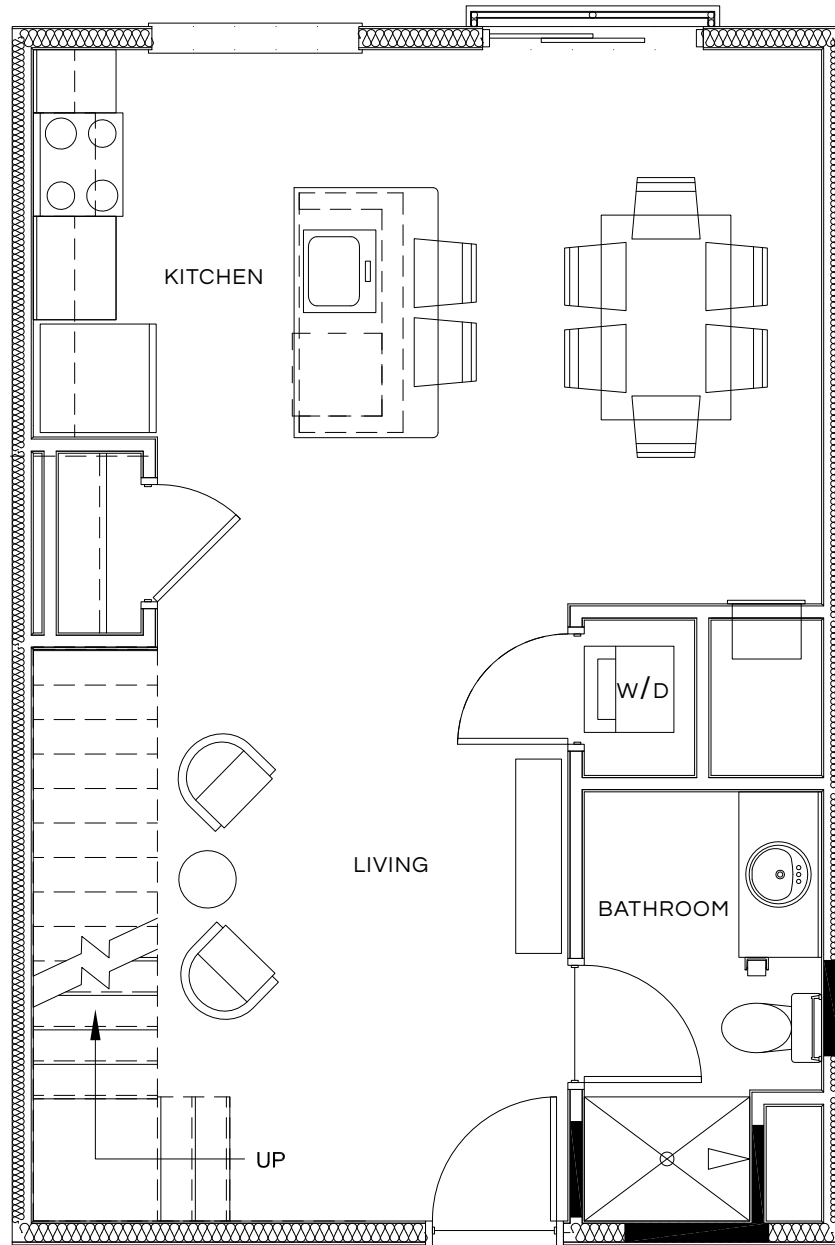

THE ROYAL ATHENA

THE GRACE LOFT | S1-L

STUDIO | 1 BATH | LOFT | 760 SQ. FT

LOCATED ON PENTHOUSE LEVEL

APARTMENT # _____

PRICE \$ _____

600 RIGHTERS FERRY ROAD, BALA CYNWYD, PA 19004 | 610.667.6767 | TheRoyalAthena.com

All dimensions, renderings, and floor plans are approximate. Slight variations to floor plans based on location in building. Pricing subject to change.

THE ROYAL ATHENA

THE GRACE LOFT | S1-L

STUDIO | 1 BATH | LOFT | 760 SQ. FT
LOCATED ON PENTHOUSE LEVEL